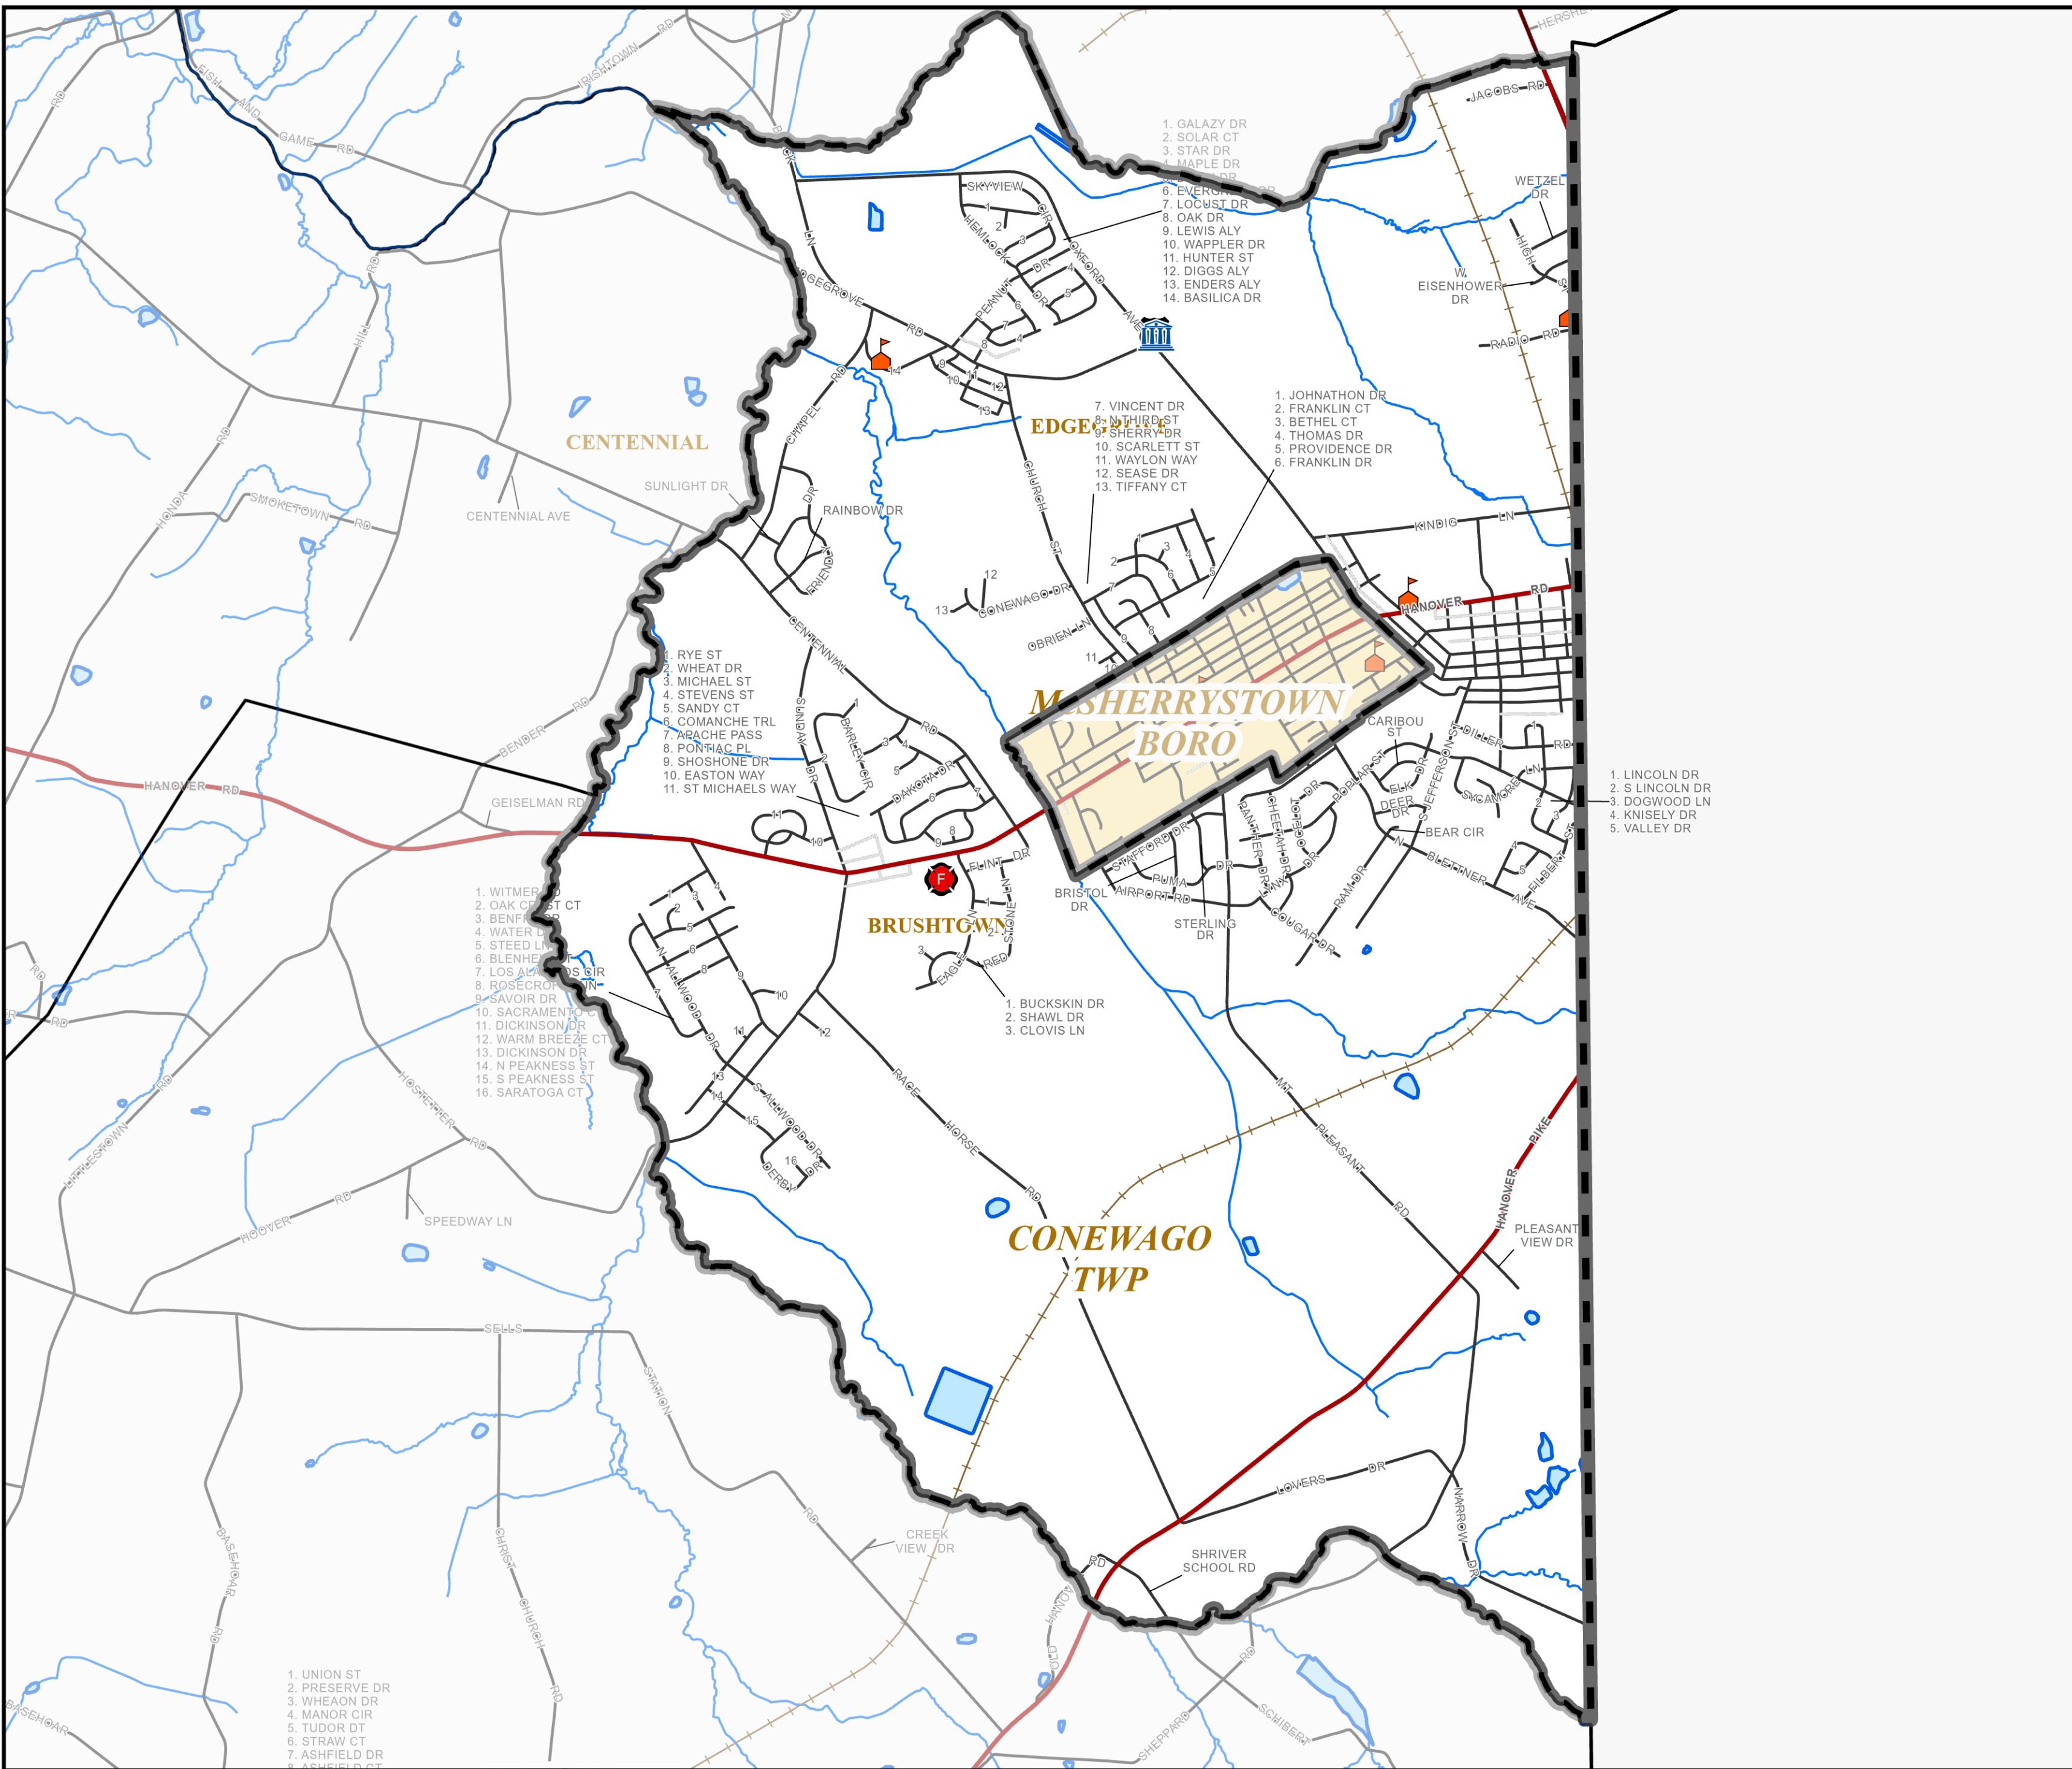

CONEWAGO TOWNSHIP

Adams County, Pennsylvania

Legend

- County Boundary
- Municipal Boundary
- Example BORO
- Example TWP
- Example Village
- Example Community
- Major Road
- Street
- Alley
- Address Range
- Railroad
- Fire Station
- Municipal Building
- Police Station
- School Building
- Water Body
- Stream

N
W E
S

Miles
0 0.25 0.5 1

Data Source:
ACOPD - GIS Division

Prepared By:
ACOPD - GIS Division | AP | April 2024

This map is for informational purposes only. Adams County, Pennsylvania disclaims any and all liability or responsibility of any nature for any damage, injury, loss, claim, or lawsuit arising from any error, inaccuracy, completeness, misuse, or other problems with the data or depiction of the data in this map.