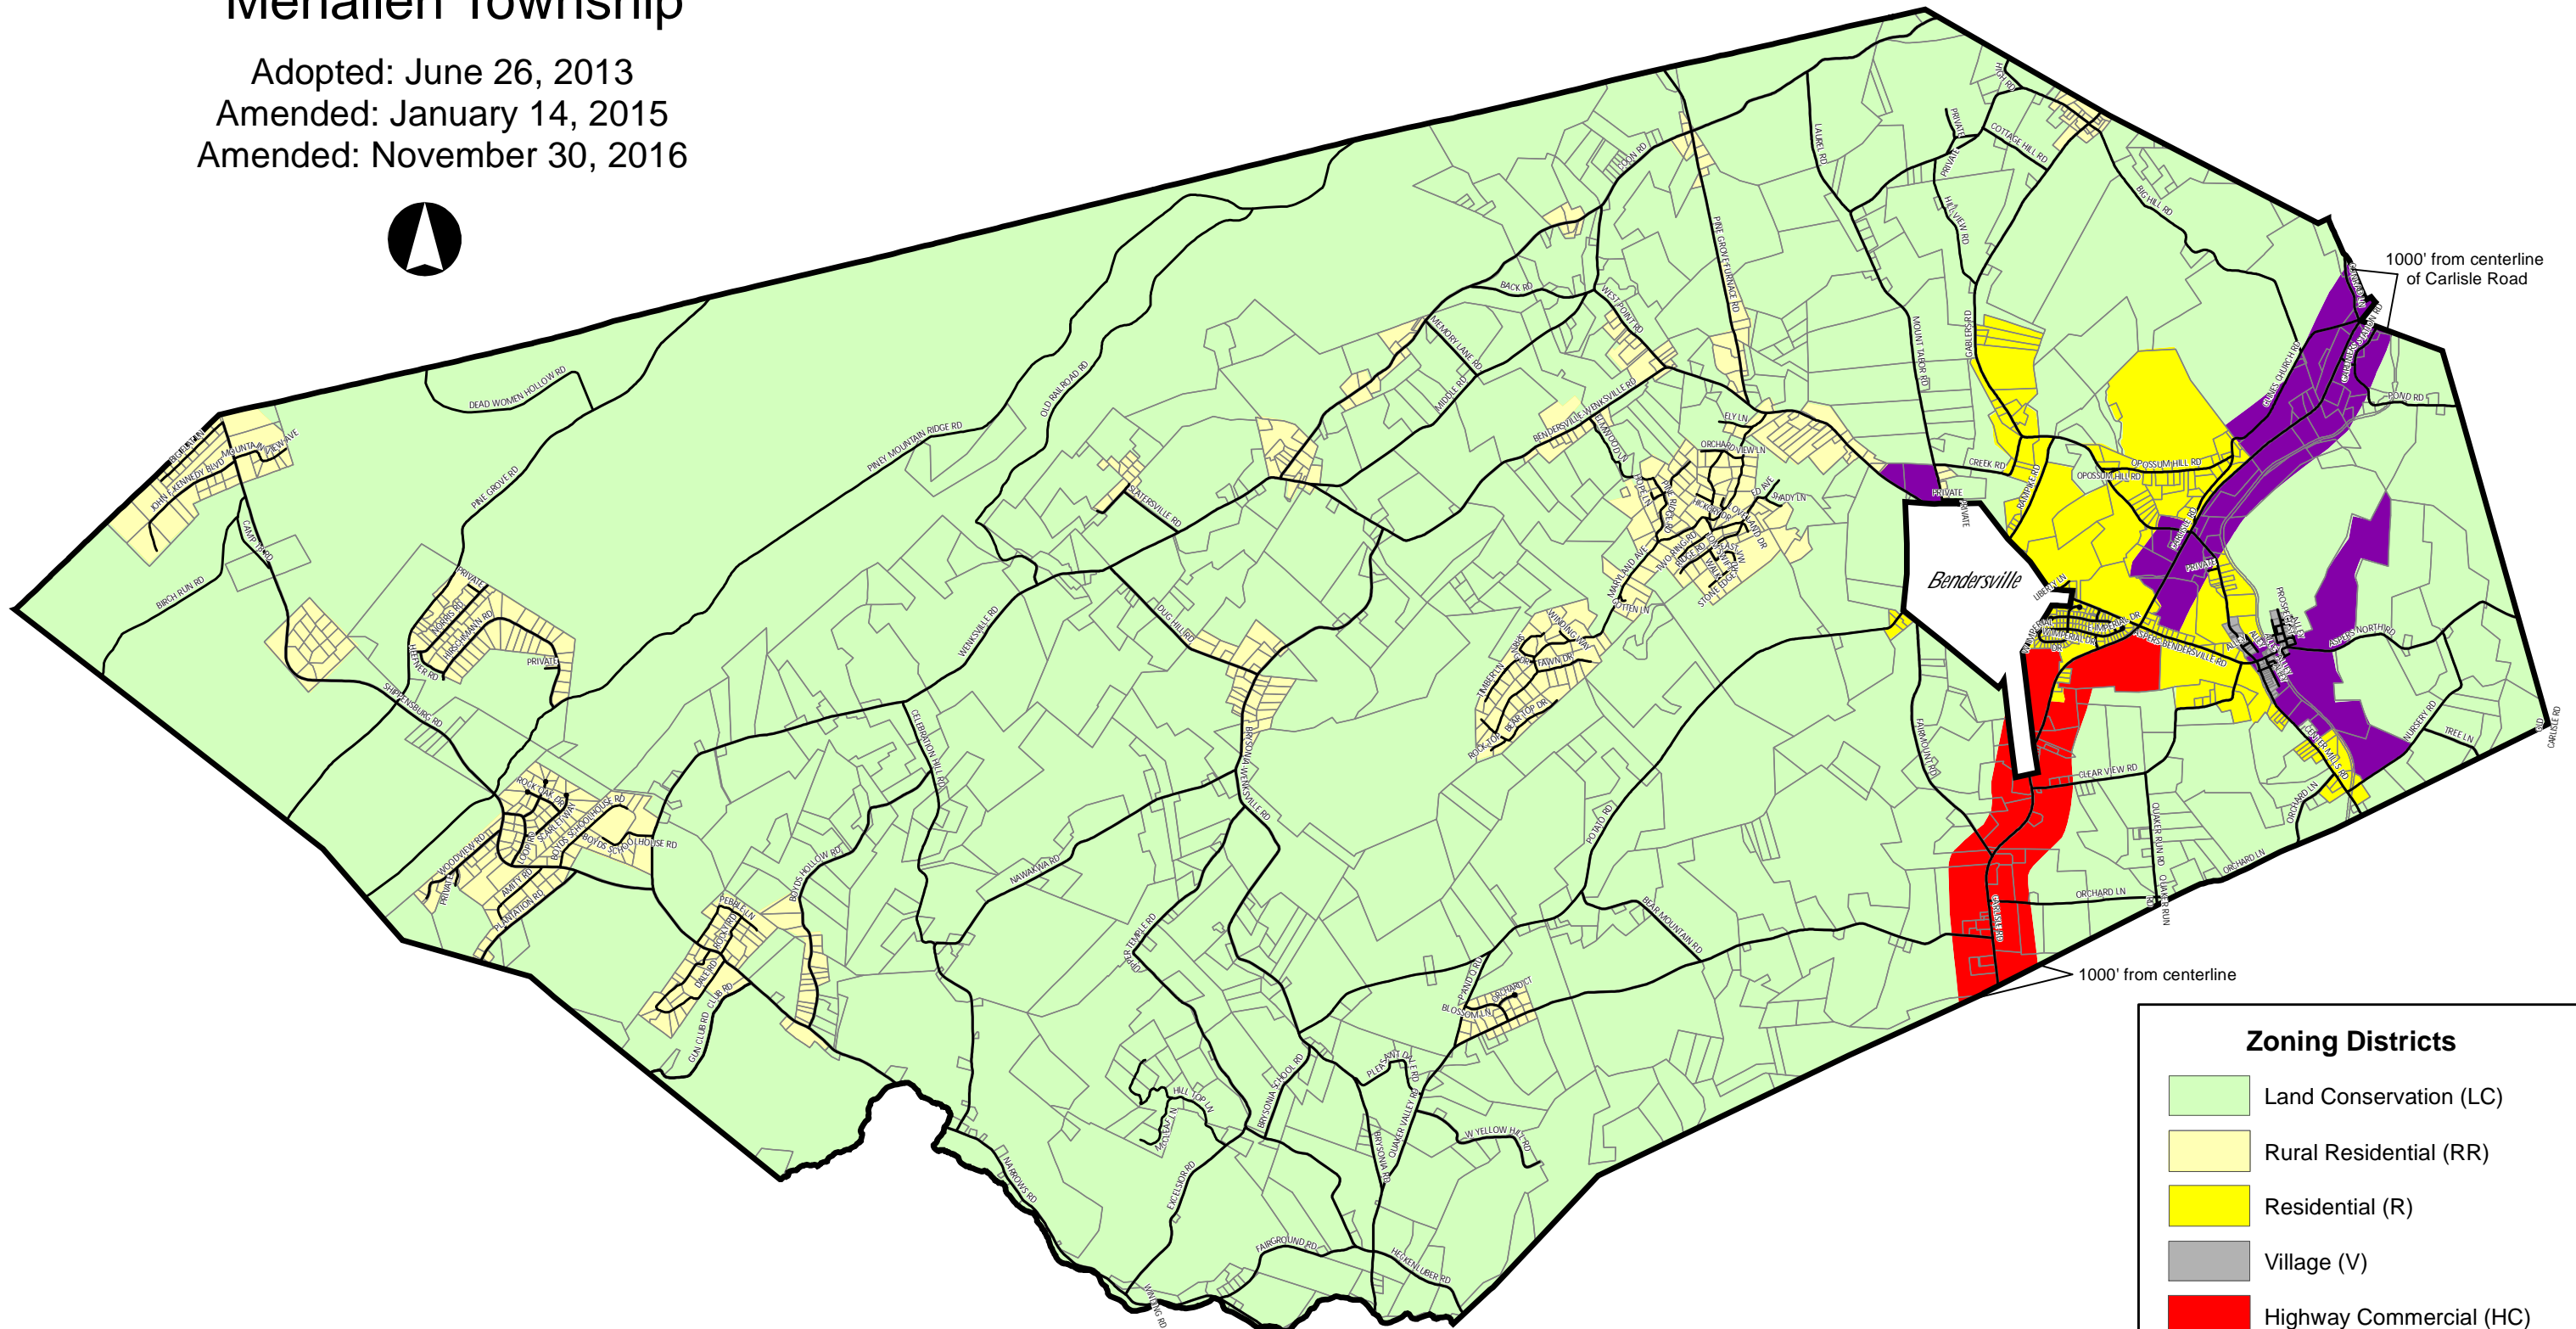

# Adams County Zoning Map

## Menallen Township

Adopted: June 26, 2013

Amended: January 14, 2015

Amended: November 30, 2016

1000' from centerline of Carlisle Road

1000' from centerline

### Zoning Districts

- Land Conservation (LC)
- Rural Residential (RR)
- Residential (R)
- Village (V)
- Highway Commercial (HC)
- Employment Center (EC)

Prepared By:  
ACOPD - GIS Division | July 2013  
Revised February 2015,  
January 2017