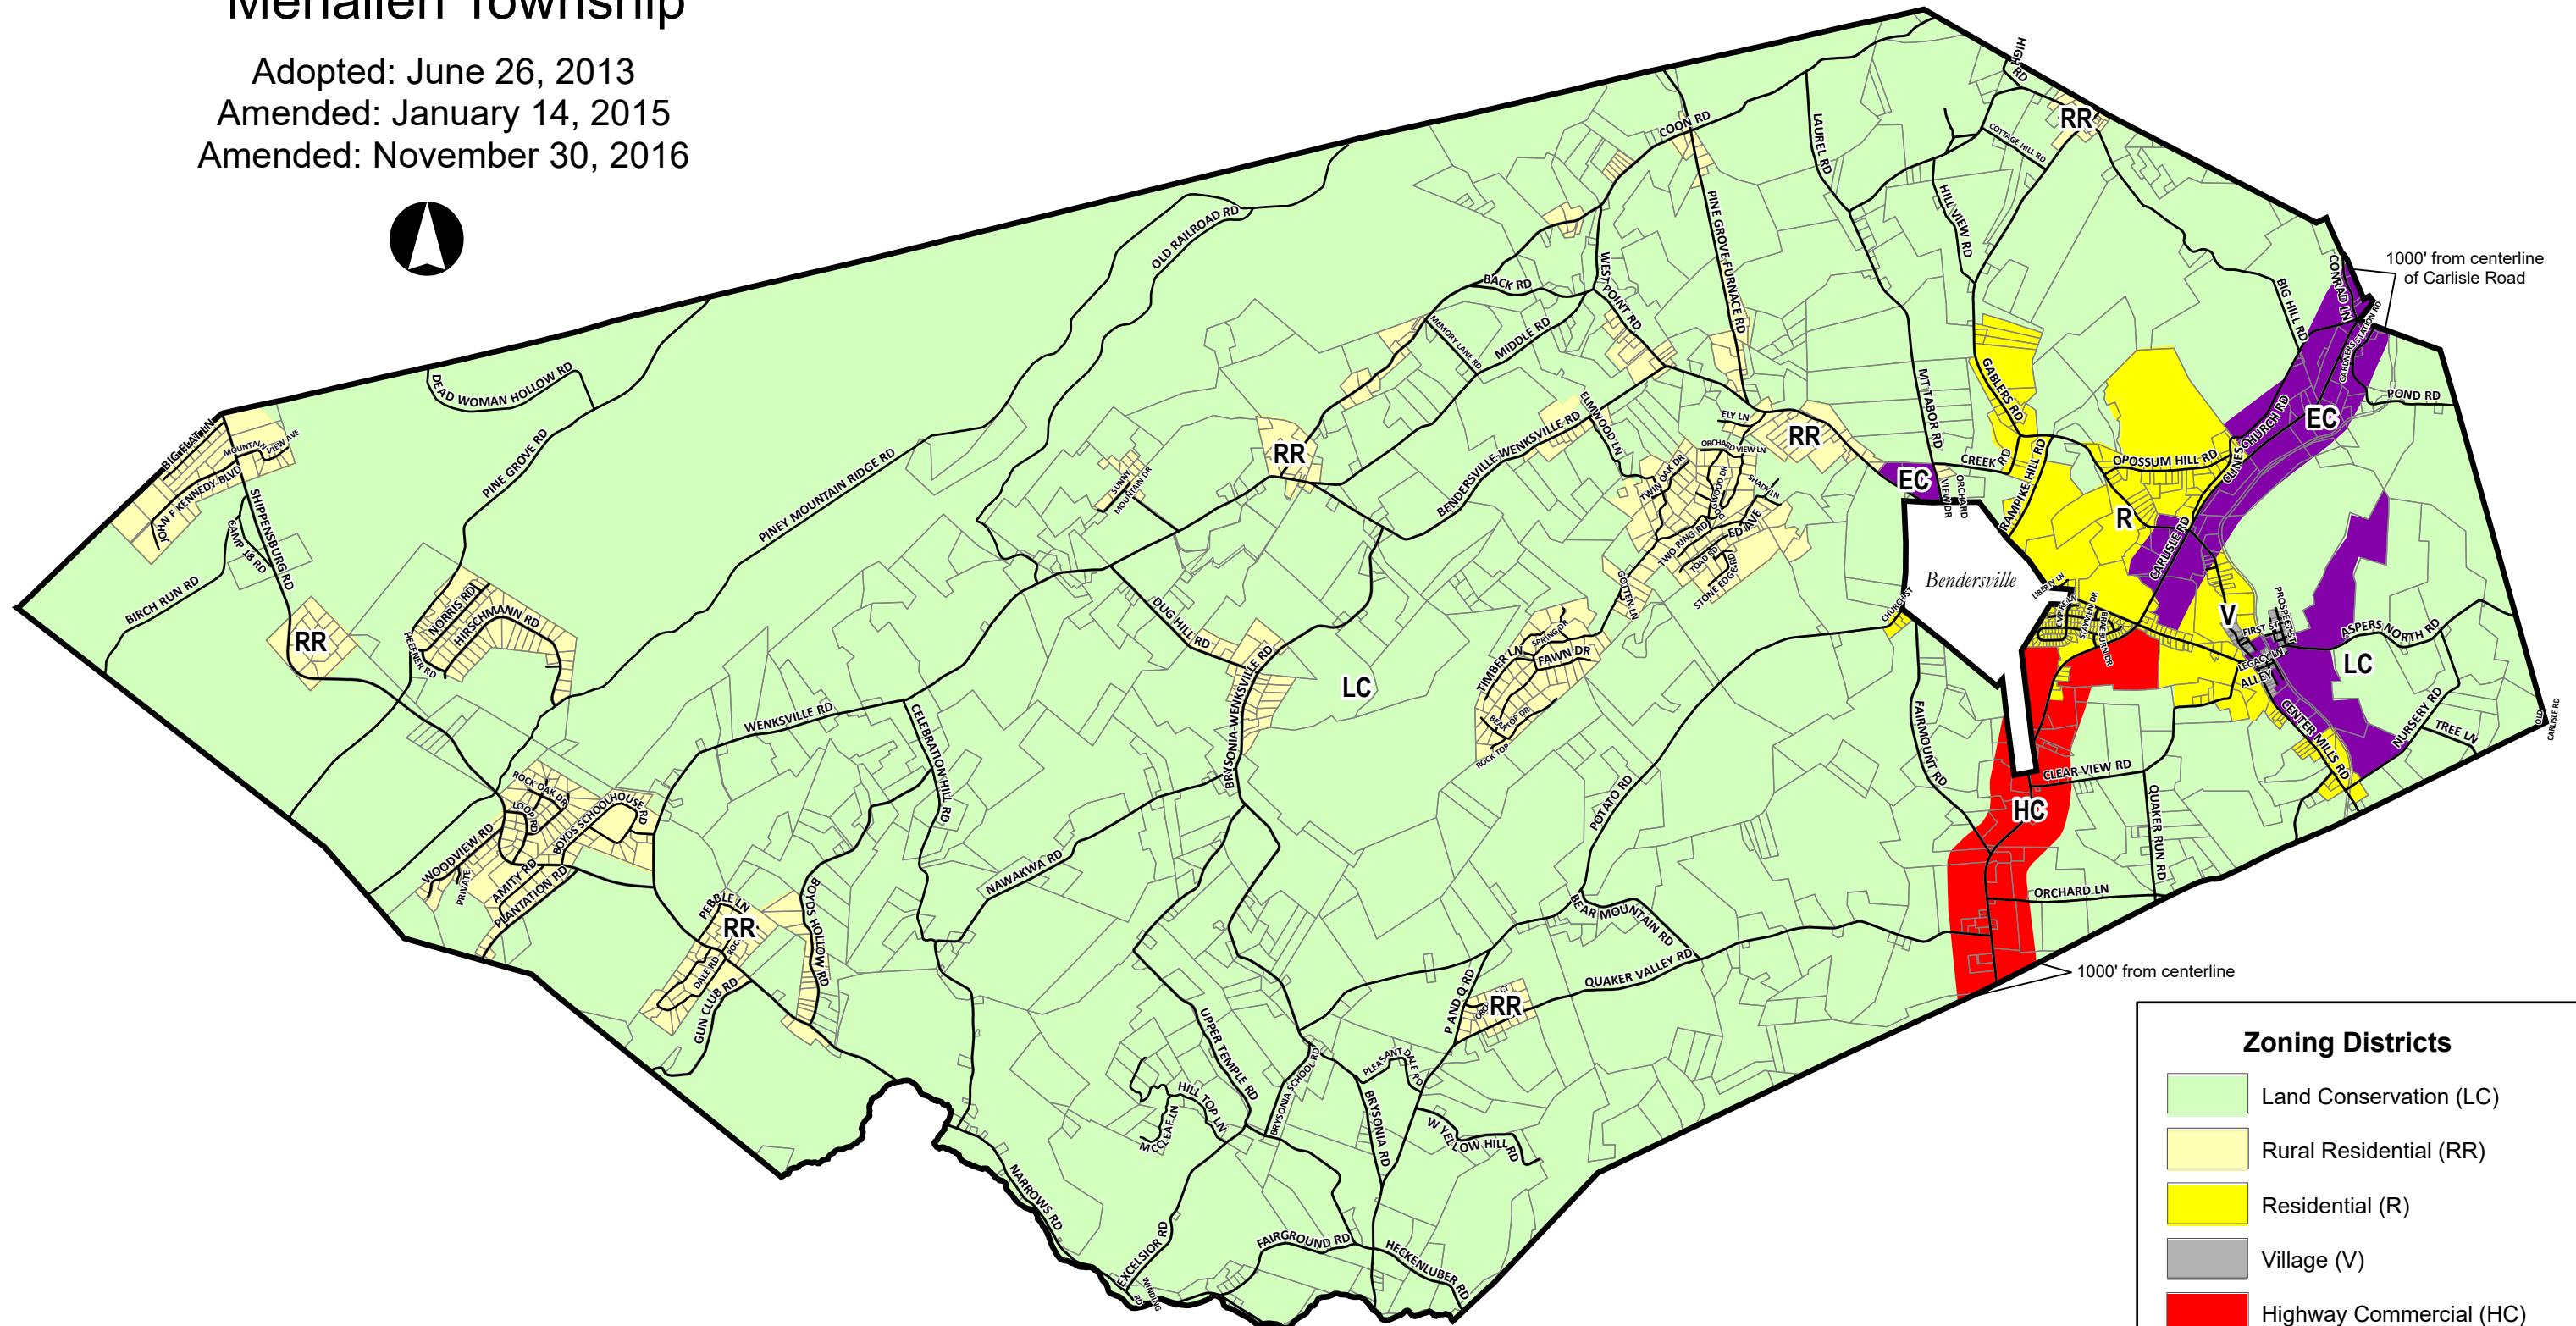

Adams County Zoning Map

Menallen Township

Adopted: June 26, 2013
 Amended: January 14, 2015
 Amended: November 30, 2016

Zoning Districts

- Land Conservation (LC)
- Rural Residential (RR)
- Residential (R)
- Village (V)
- Highway Commercial (HC)
- Employment Center (EC)

Prepared By:
 ACOPD - GIS Division | July 2013
 Revised February 2015,
 January 2017