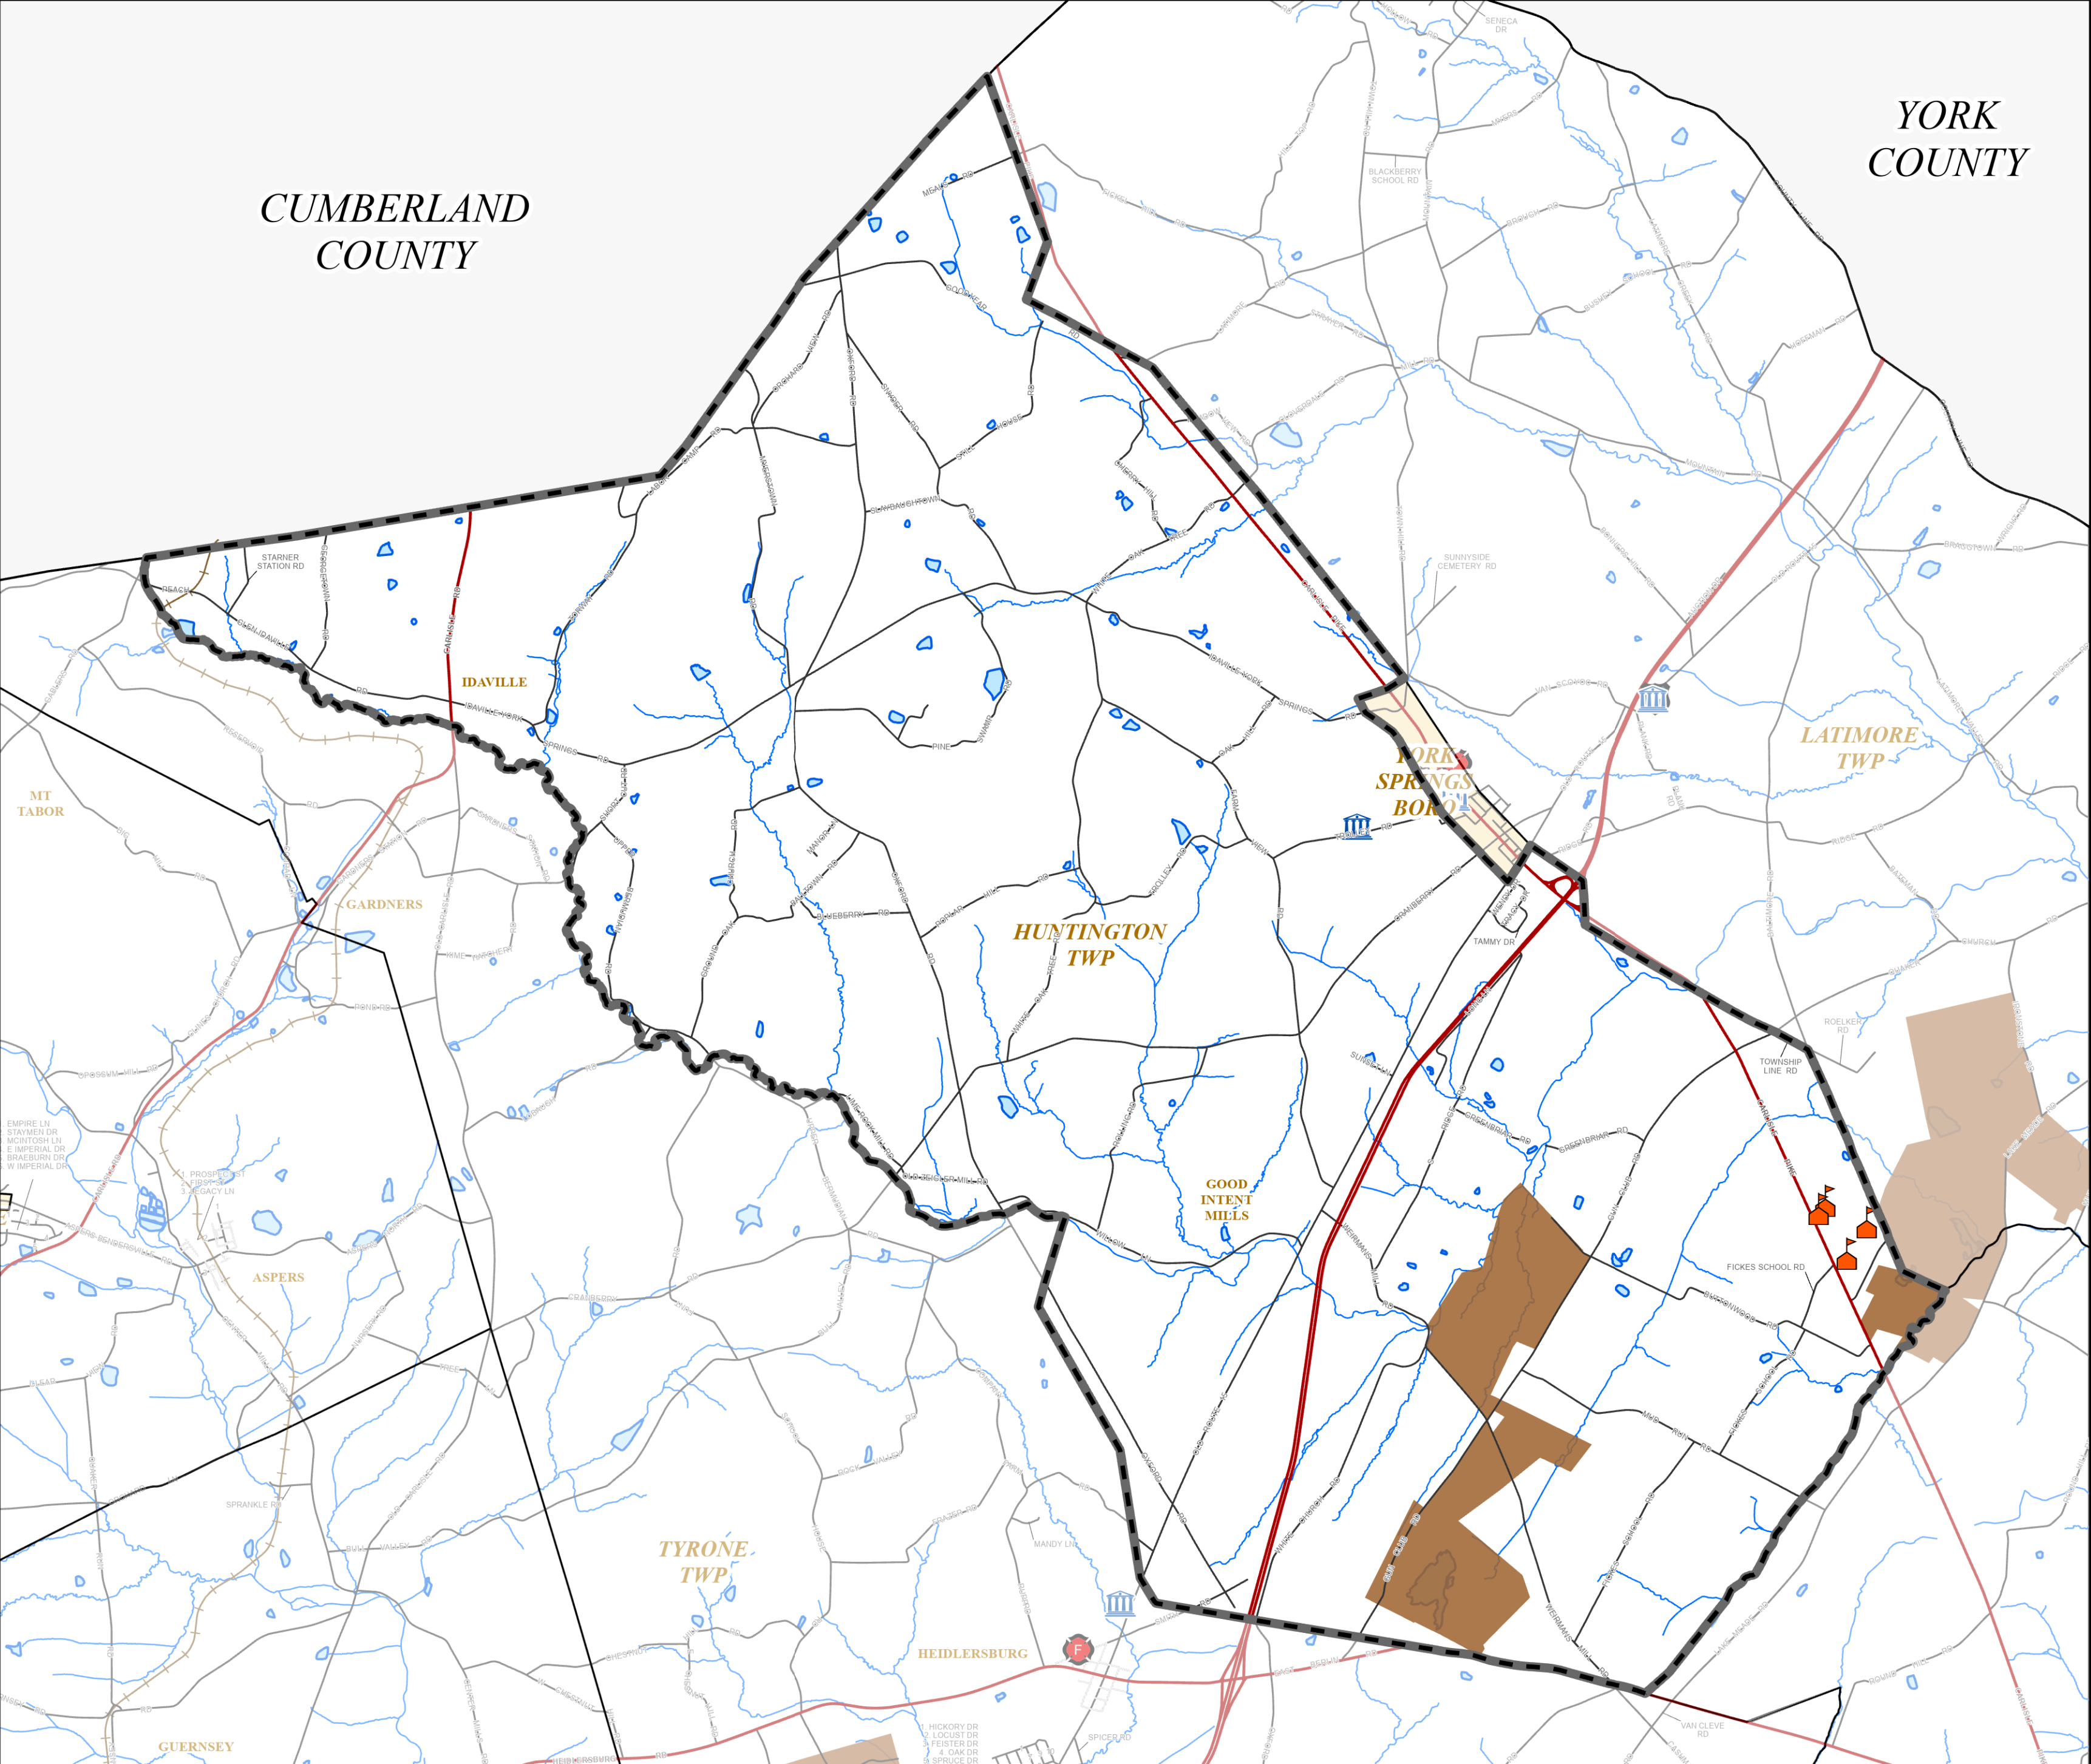

HUNTINGTON TOWNSHIP

Adams County, Pennsylvania

Legend

- County Boundary
- Municipal Boundary

- Example BORO Borough
- Example TWP Township
- Example Village Village
- Example Community Development & MHP

- Major Road
- Street
- Alley
- Address Range
- Railroad

- Fire Station
- Municipal Building
- Police Station
- School Building

- Water Body
- Stream

- Pa. State Game Lands, No. 249-270

Data Source:
ACOPD - GIS Division

Prepared By:
ACOPD - GIS Division | AP | April 2024