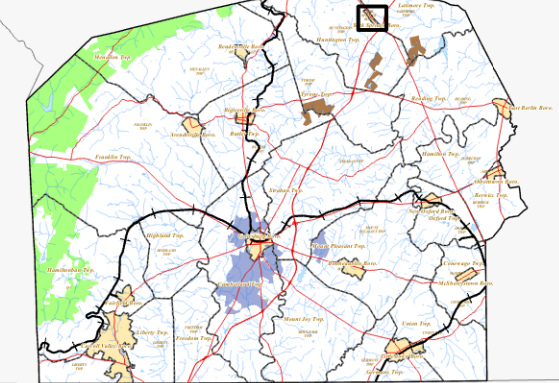

YORK SPRINGS BOROUGH

Adams County, Pennsylvania

Legend

- County Boundary
- Municipal Boundary

Example BORO Borough

Example TWP Township

Example Village Village

Example Community Development & MHP

- Major Road
- Street
- Alley
- Address Range
- Railroad

- Fire Station
- Municipal Building

- Water Body
- Stream

Adams County

Data Source:
ACOPD - GIS Division

Prepared By:
ACOPD - GIS Division | AP | May 2024