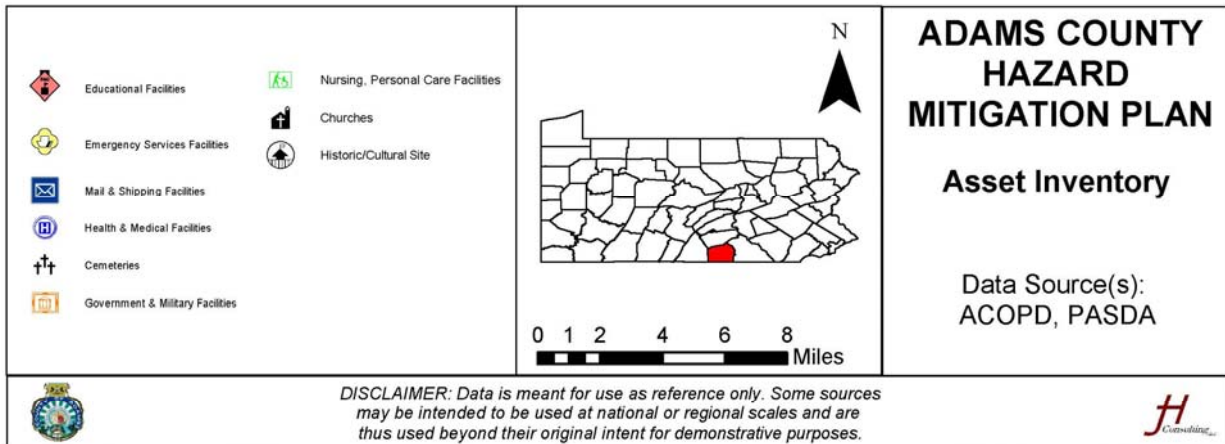

Total Critical Facilities

Figure AE-2 is a map of the facilities listed on Adams County's asset inventory. Table AE-3 then lists and categorizes them.

Figure AE-2

Table AE-3

ADAMS COUNTY ASSET INVENTORY									
Name	Address	City	State	Zip	Critical Facilities	Cultural Resources	High-Potential Loss	Infrastructure	Existing Buildings
Abbottstown Post Office	680 West King Street	Abbottstown	PA	17301					X
Academy for Media Production	238 Main Street	McSherrystown	PA	17344	X				
Ace Emergency Medical Services	4940 York Road	New Oxford	PA	17350	X				
Adams County Adult Correctional Complex	45 Major Bell Lane	Gettysburg	PA	17325			X		
Adams County Christian Academy	1865 Biglerville Road	Gettysburg	PA	17325	X				
Adams County Courthouse	111 Baltimore Street	Gettysburg	PA	17325			X		
Adams County Sheriff's Office	117 Baltimore Street Suite 103	Gettysburg	PA	17325	X				
Alloway Creek Intermediate School	162 Newark Street	Littlestown	PA	17340	X				
Alpha Fire Company 1 Station 20	40 East King Street	Littlestown	PA	17340	X				
Amos Tabernacle Church of God In Christ	2525 Mummersburg Road	Gettysburg	PA	17325		X			
Annunciation Blessed Virgin Mary School	316 North Street	McSherrystown	PA	17344	X				
Annunciation of Blessed Virgin Mary Cemetery	North Fifth Street	McSherrystown	PA	17344		X			
Annunciation of the Blessed Virgin Mary Catholic Parish	26 N. Third Street	McSherrystown	PA	17344		X			
Apostolic Church of Greenstone	2509 Iron Springs Road	Fairfield	PA	17320		X			
Arendtsville Community Fire Company Station 5	48 Pearl Street	Arendtsville	PA	17307	X				
Arendtsville Elementary School	136 Fohl Street	Arendtsville	PA	17303	X				
Arendtsville Post Office	26 South High Street	Arendtsville	PA	17303					X
Aspers Post Office	420 Aspers - Bendersville Road	Aspers	PA	17304					X
Assembly of Pentecostal Church	1450 Gun Club Road	York Springs	PA	17372		X			
Barlow Volunteer Fire Company Station 22	2005 Taneytown Road	Gettysburg	PA	17325	X				
Barts - Centenary United Methodist Church Cemetery	Barts Church Road	Hanover	PA	17331		X			
Barts Centenary United Methodist Church	50 E. King Street	Littlestown	PA	17340		X			