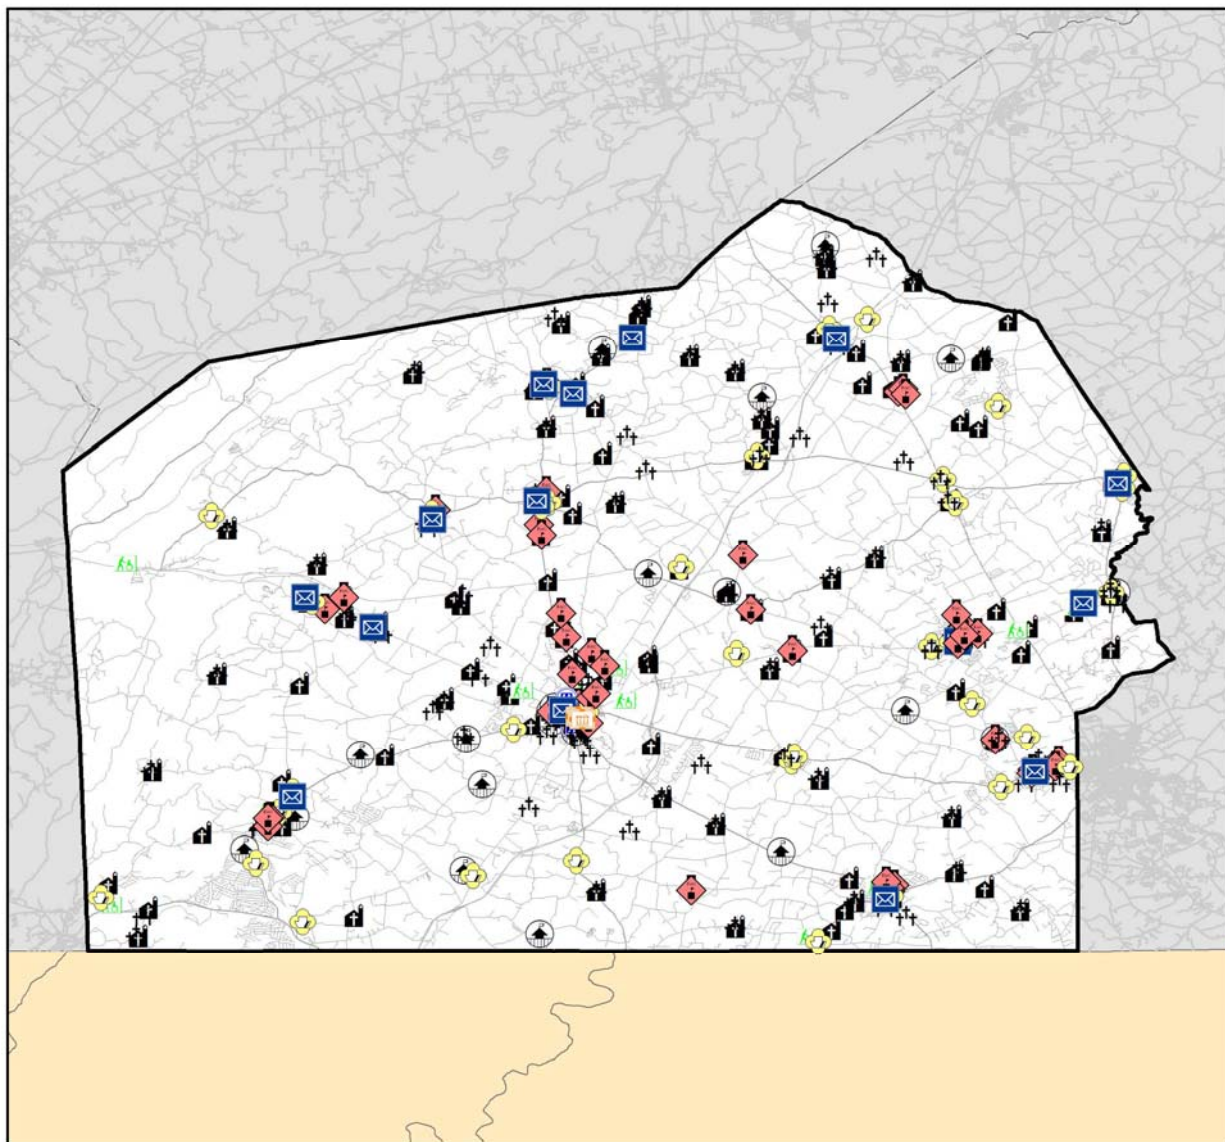

Total Critical Facilities

Figure AE-2 is a map of the facilities listed on Adams County's asset inventory. Table AE-3 then lists and categorizes them.

Figure AE-2

Table AE-3

ADAMS COUNTY ASSET INVENTORY									
Name	Address	City	State	Zip	Critical Facilities	Cultural Resources	High-Potential Loss	Infrastructure	Existing Buildings
Abbottstown Post Office	680 West King Street	Abbottstown	PA	17301					X
Academy for Media Production	238 Main Street	McSherrystown	PA	17344	X				
Ace Emergency Medical Services	4940 York Road	New Oxford	PA	17350	X				
Adams County Adult Correctional Complex	45 Major Bell Lane	Gettysburg	PA	17325			X		
Adams County Christian Academy	1865 Biglerville Road	Gettysburg	PA	17325	X				
Adams County Courthouse	111 Baltimore Street	Gettysburg	PA	17325			X		
Adams County Sheriff's Office	117 Baltimore Street Suite 103	Gettysburg	PA	17325	X				
Alloway Creek Intermediate School	162 Newark Street	Littlestown	PA	17340	X				
Alpha Fire Company 1 Station 20	40 East King Street	Littlestown	PA	17340	X				
Amos Tabernacle Church of God In Christ	2525 Mummersburg Road	Gettysburg	PA	17325		X			
Annunciation Blessed Virgin Mary School	316 North Street	McSherrystown	PA	17344	X				
Annunciation of Blessed Virgin Mary Cemetery	North Fifth Street	McSherrystown	PA	17344		X			
Annunciation of the Blessed Virgin Mary Catholic Parish	26 N. Third Street	McSherrystown	PA	17344		X			
Apostolic Church of Greenstone	2509 Iron Springs Road	Fairfield	PA	17320		X			
Arendtsville Community Fire Company Station 5	48 Pearl Street	Arendtsville	PA	17307	X				
Arendtsville Elementary School	136 Fohl Street	Arendtsville	PA	17303	X				
Arendtsville Post Office	26 South High Street	Arendtsville	PA	17303					X
Aspers Post Office	420 Aspers - Bendersville Road	Aspers	PA	17304					X
Assembly of Pentecostal Church	1450 Gun Club Road	York Springs	PA	17372		X			
Barlow Volunteer Fire Company Station 22	2005 Taneytown Road	Gettysburg	PA	17325	X				
Barts - Centenary United Methodist Church Cemetery	Barts Church Road	Hanover	PA	17331		X			
Barts Centenary United Methodist Church	50 E. King Street	Littlestown	PA	17340		X			