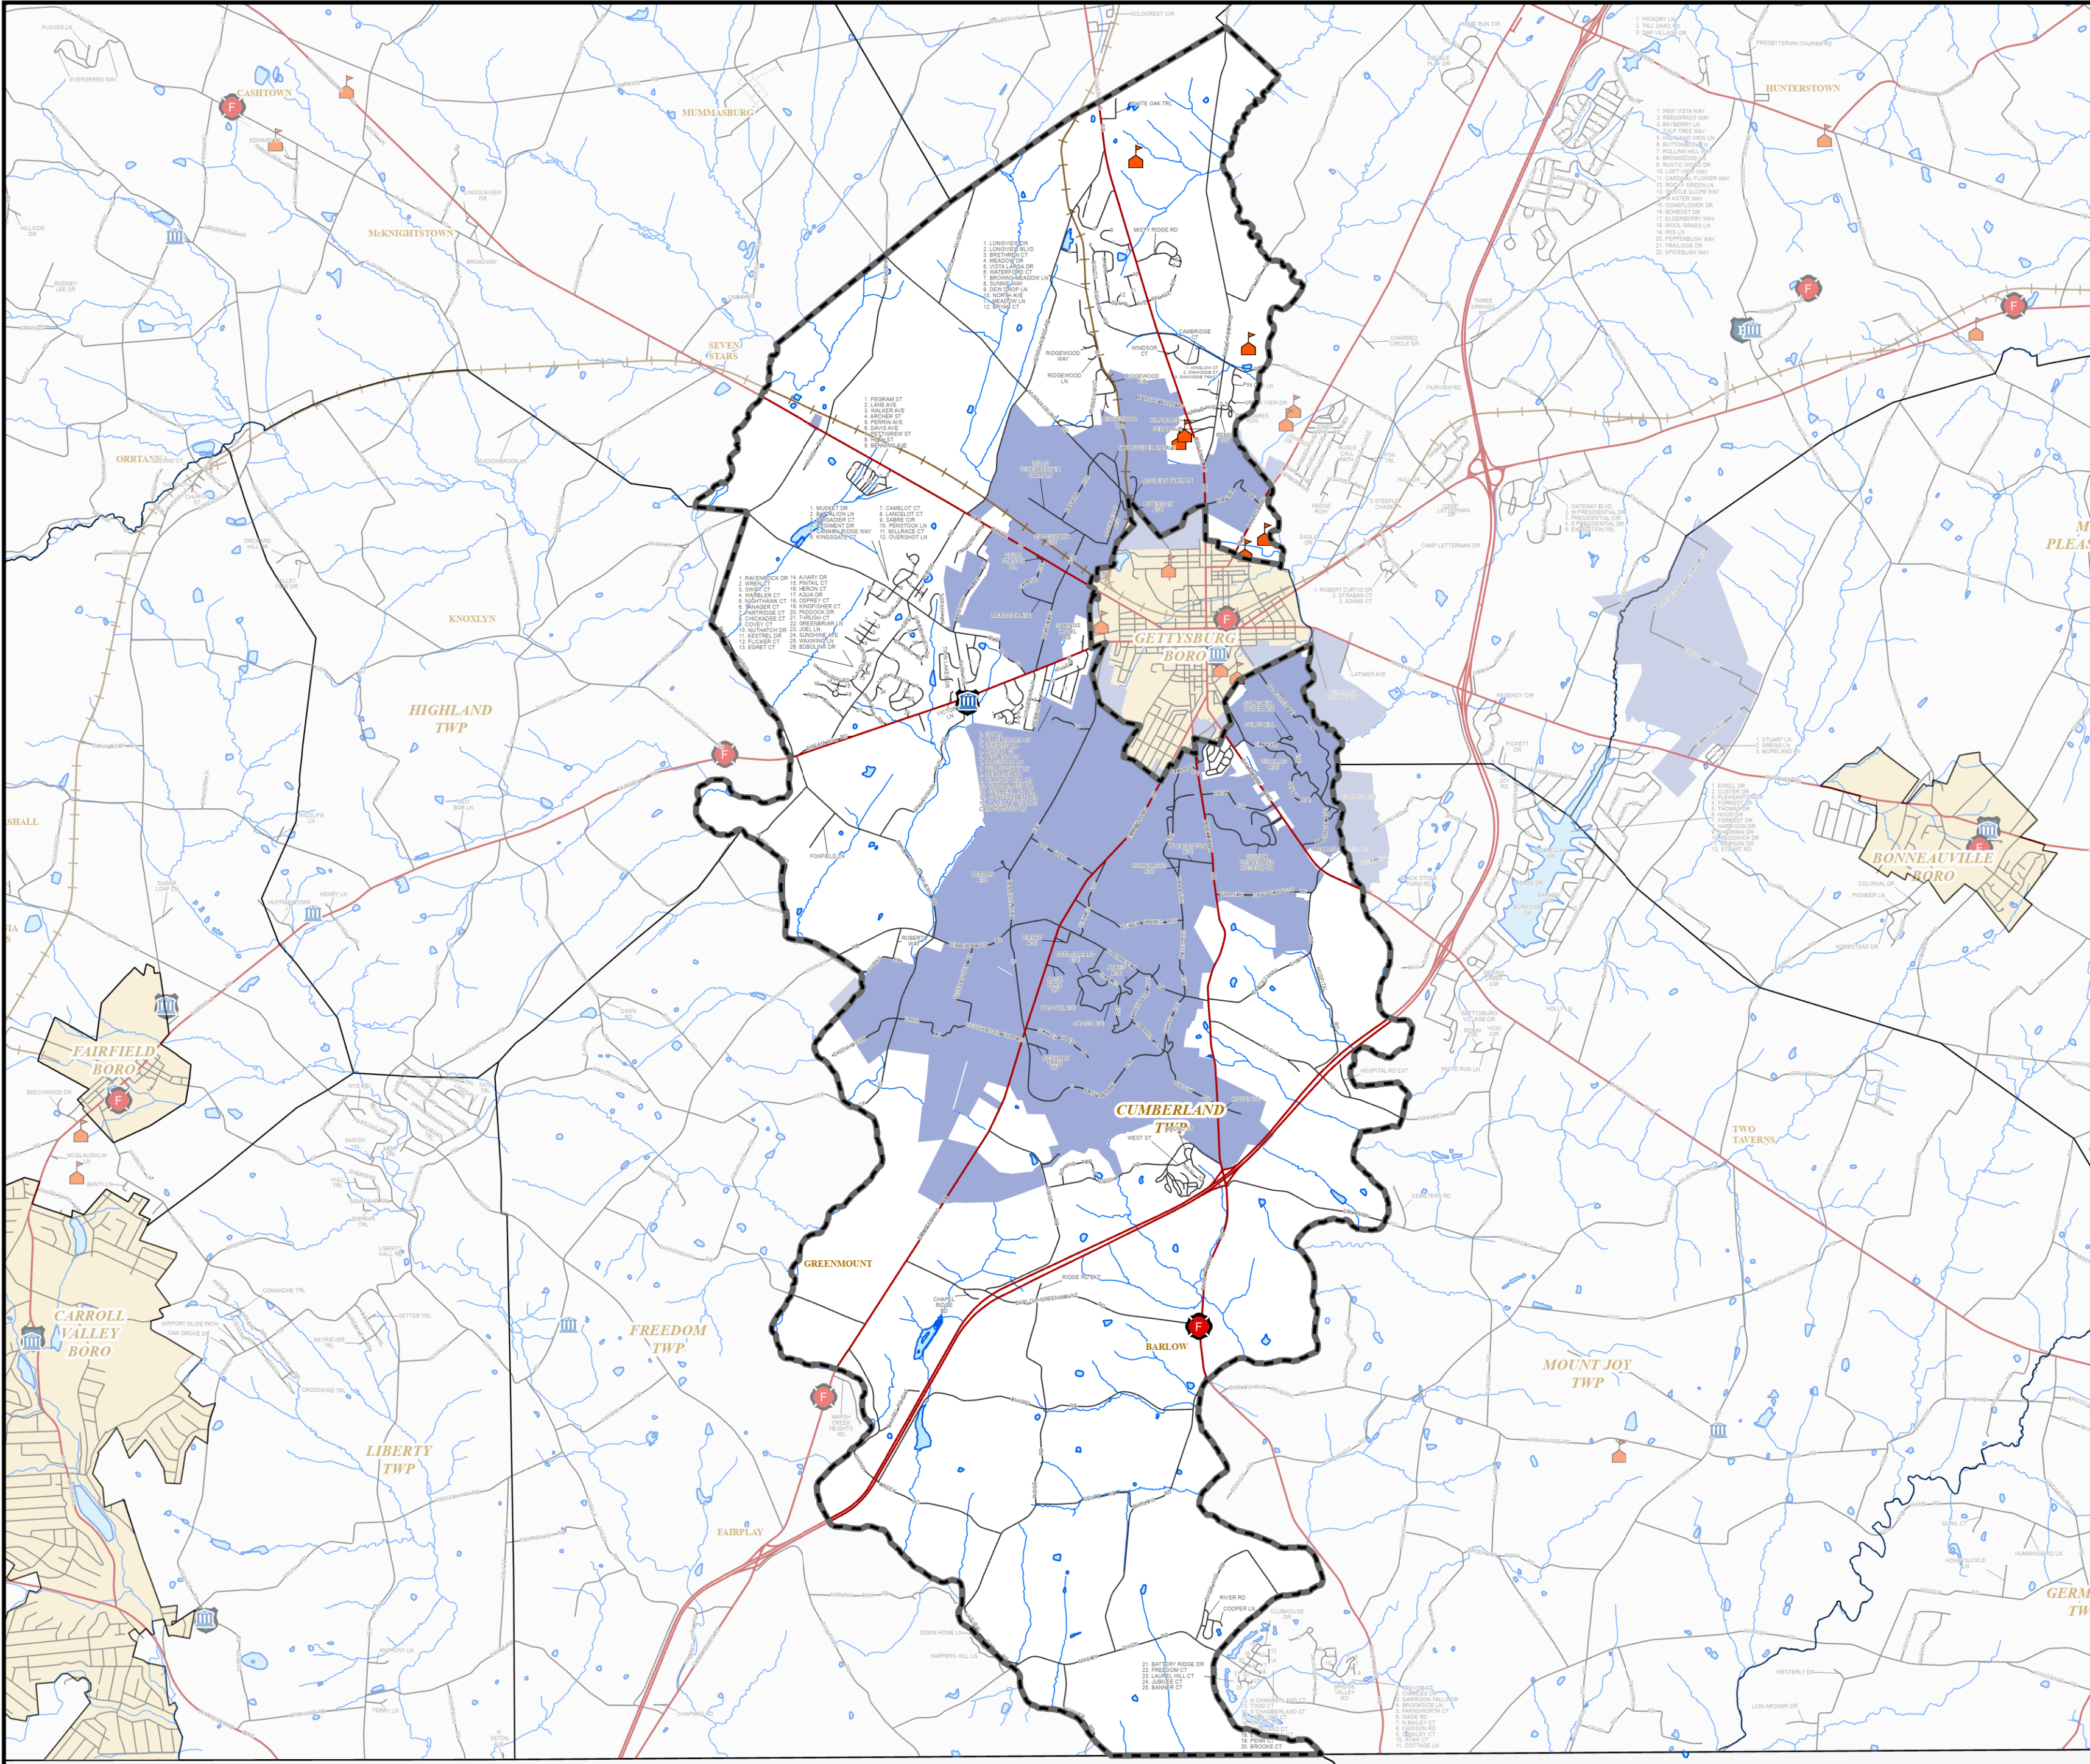

CUMBERLAND TOWNSHIP

Adams County, Pennsylvania

Legend

- County Boundary
- Municipal Boundary
- Example BORO Borough
- Example TWP Township
- Example Village Village
- Example Development & MHP Development & MHP
- Major Road
- Street
- Alley
- Address Range
- Railroad
- Fire Station
- Hospital
- Municipal Building
- Police Station
- School Building
- Gettysburg National Military Park
- Water Body
- Stream

Miles
0 0.5 1 2

Data Source:
ACOPD - GIS Division

Prepared By:
ACOPD - GIS Division | AP | April 2024

This map is for informational purposes only. Adams County, Pennsylvania disclaims any and all liability or responsibility of any nature for any damage, injury, loss, claim, or lawsuit arising from any error, inaccuracy, completeness, misuse, or other problems with the data or depiction of the data in this map.