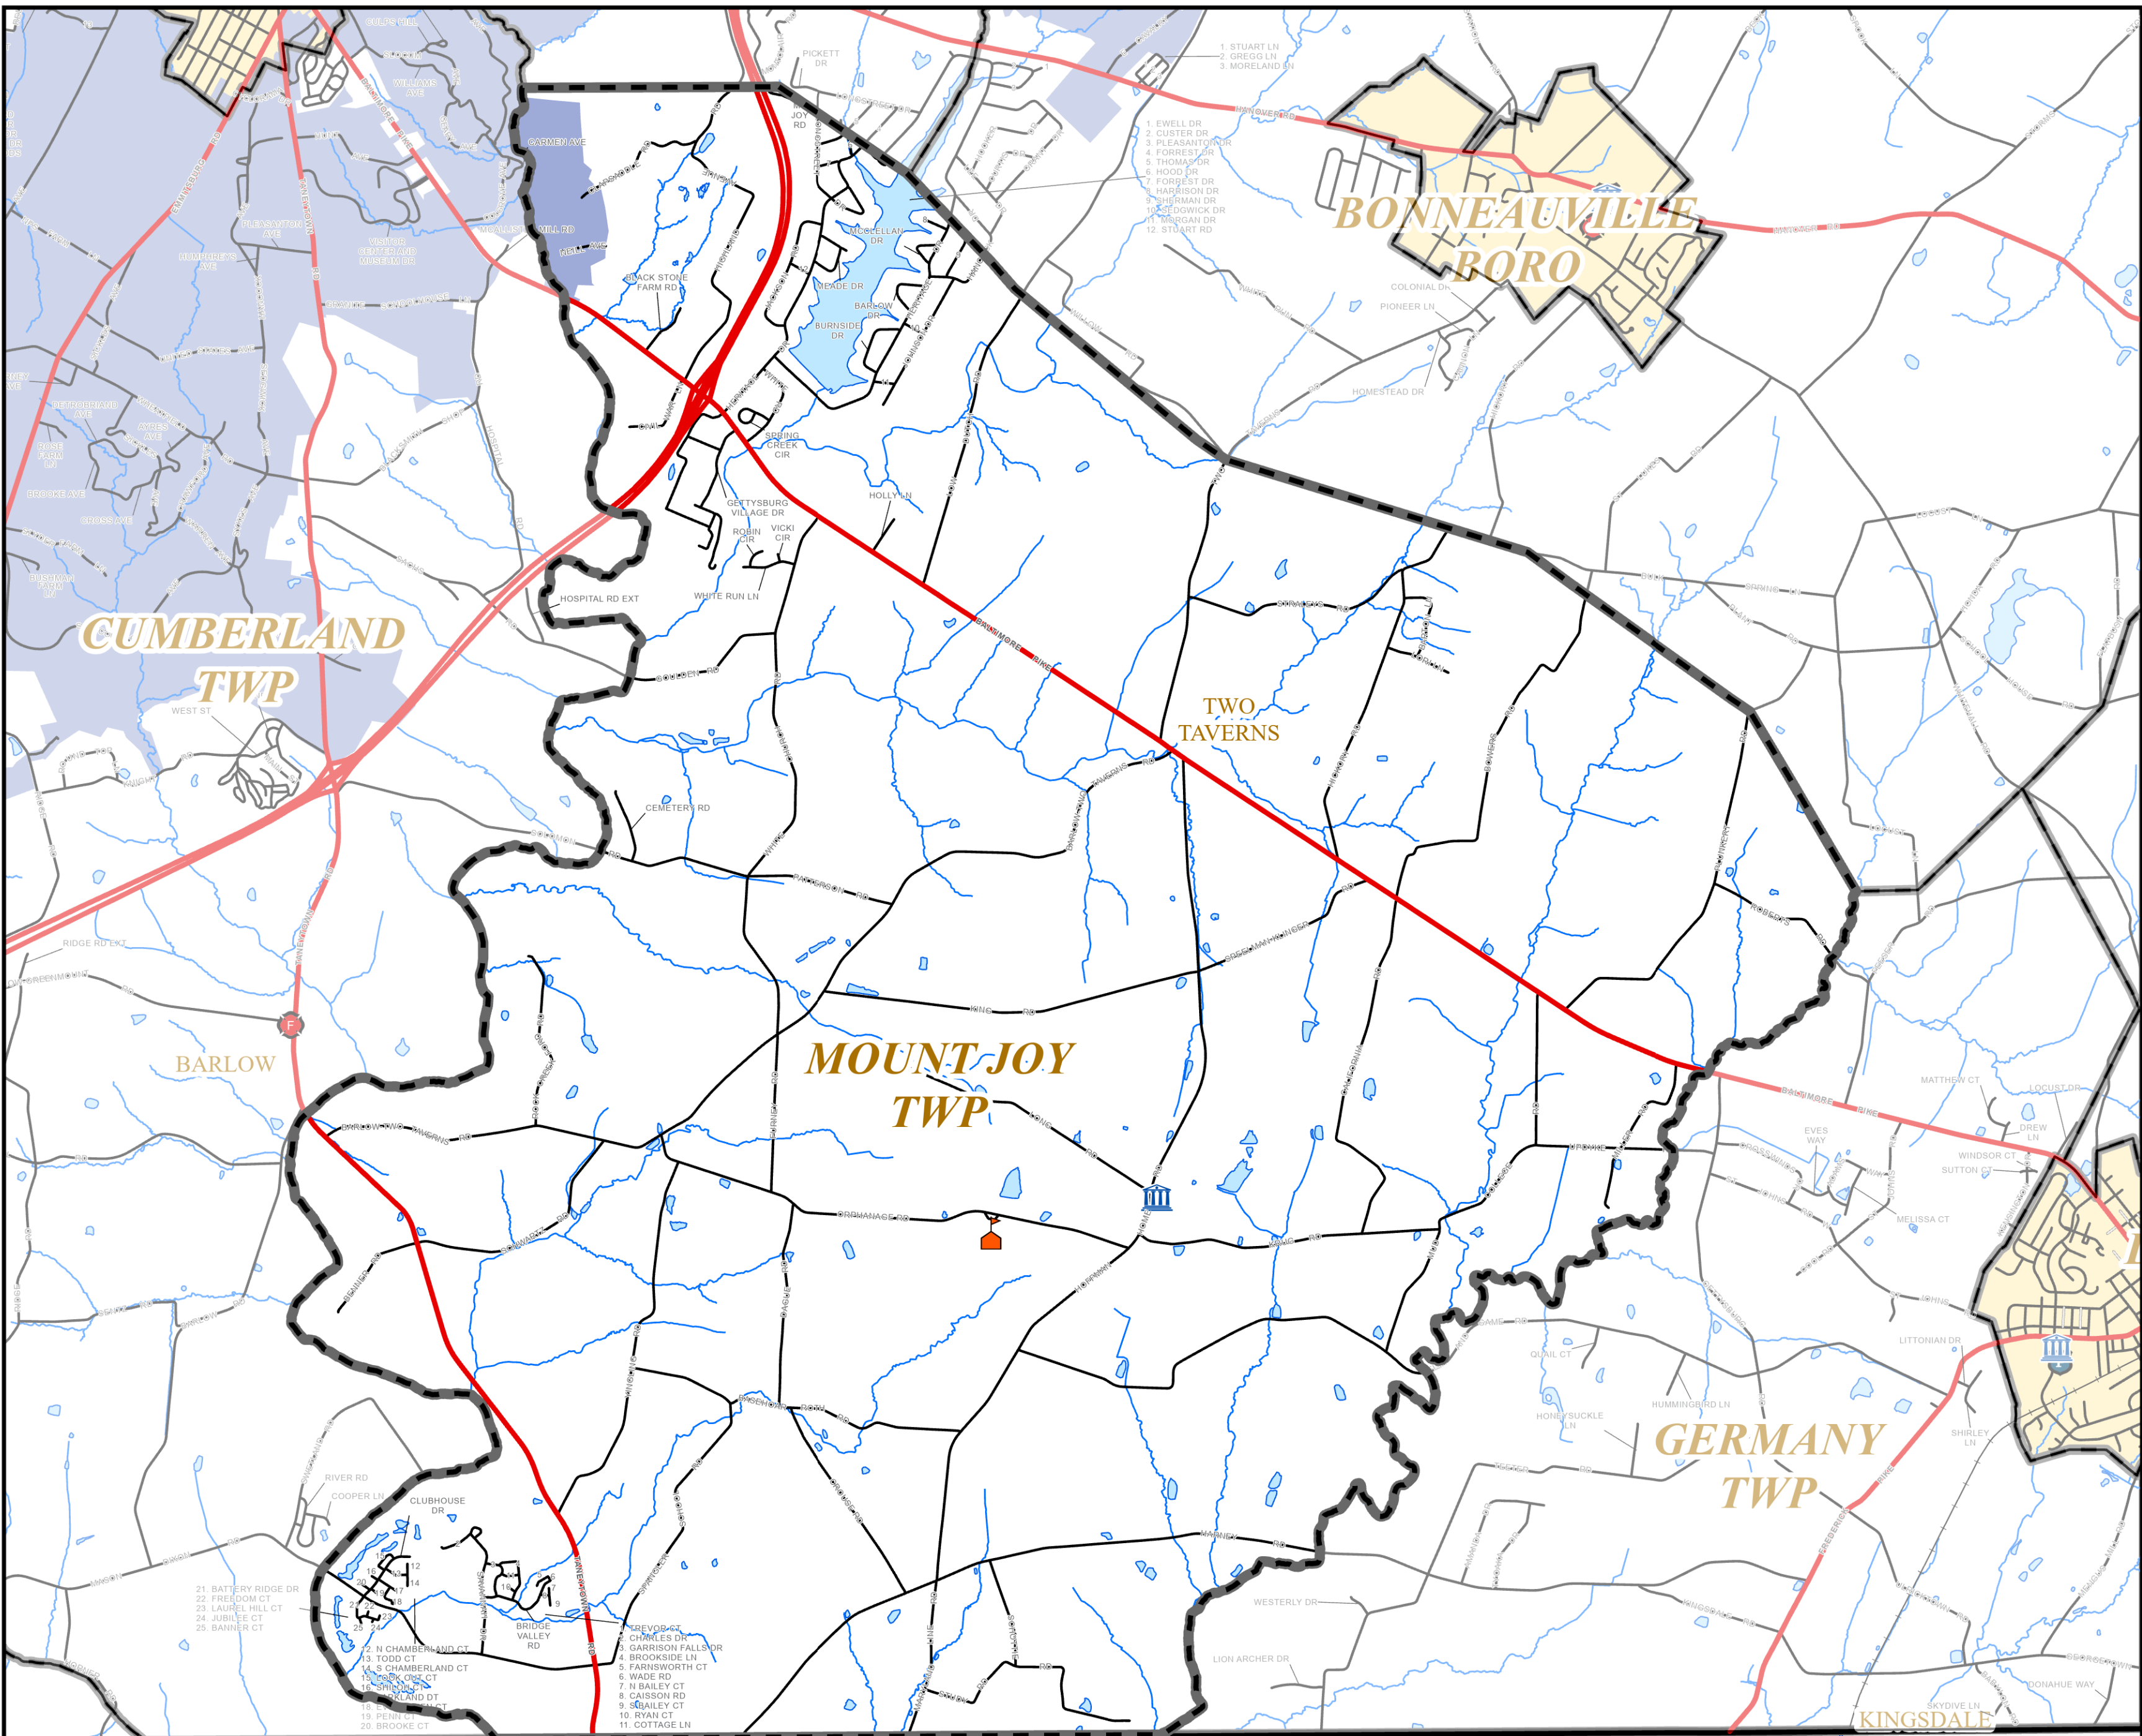

# MOUNT JOY TOWNSHIP

### Legend

- County Boundary
- Municipal Boundary
- Example BORO Borough
- Example TWP Township
- Example Village Village
- Example Development & MHP Development & MHP
- Major Road
- Street
- Alley
- Address Range
- Railroad
- Fire Station
- Municipal Building
- Police Station
- School Building
- Gettysburg National Military Park
- Water Body
- Stream

Miles  
0 0.38 0.75 1.5

Data Source:  
ACOPD - GIS Division

Prepared By:  
ACOPD - GIS Division | AP | May 2024

This map is for informational purposes only. Adams County, Pennsylvania disclaims any and all liability or responsibility of any nature for any damage, injury, loss, claim, or lawsuit arising from any error, inaccuracy, completeness, misuse, or other problems with the data or depiction of the data in this map.