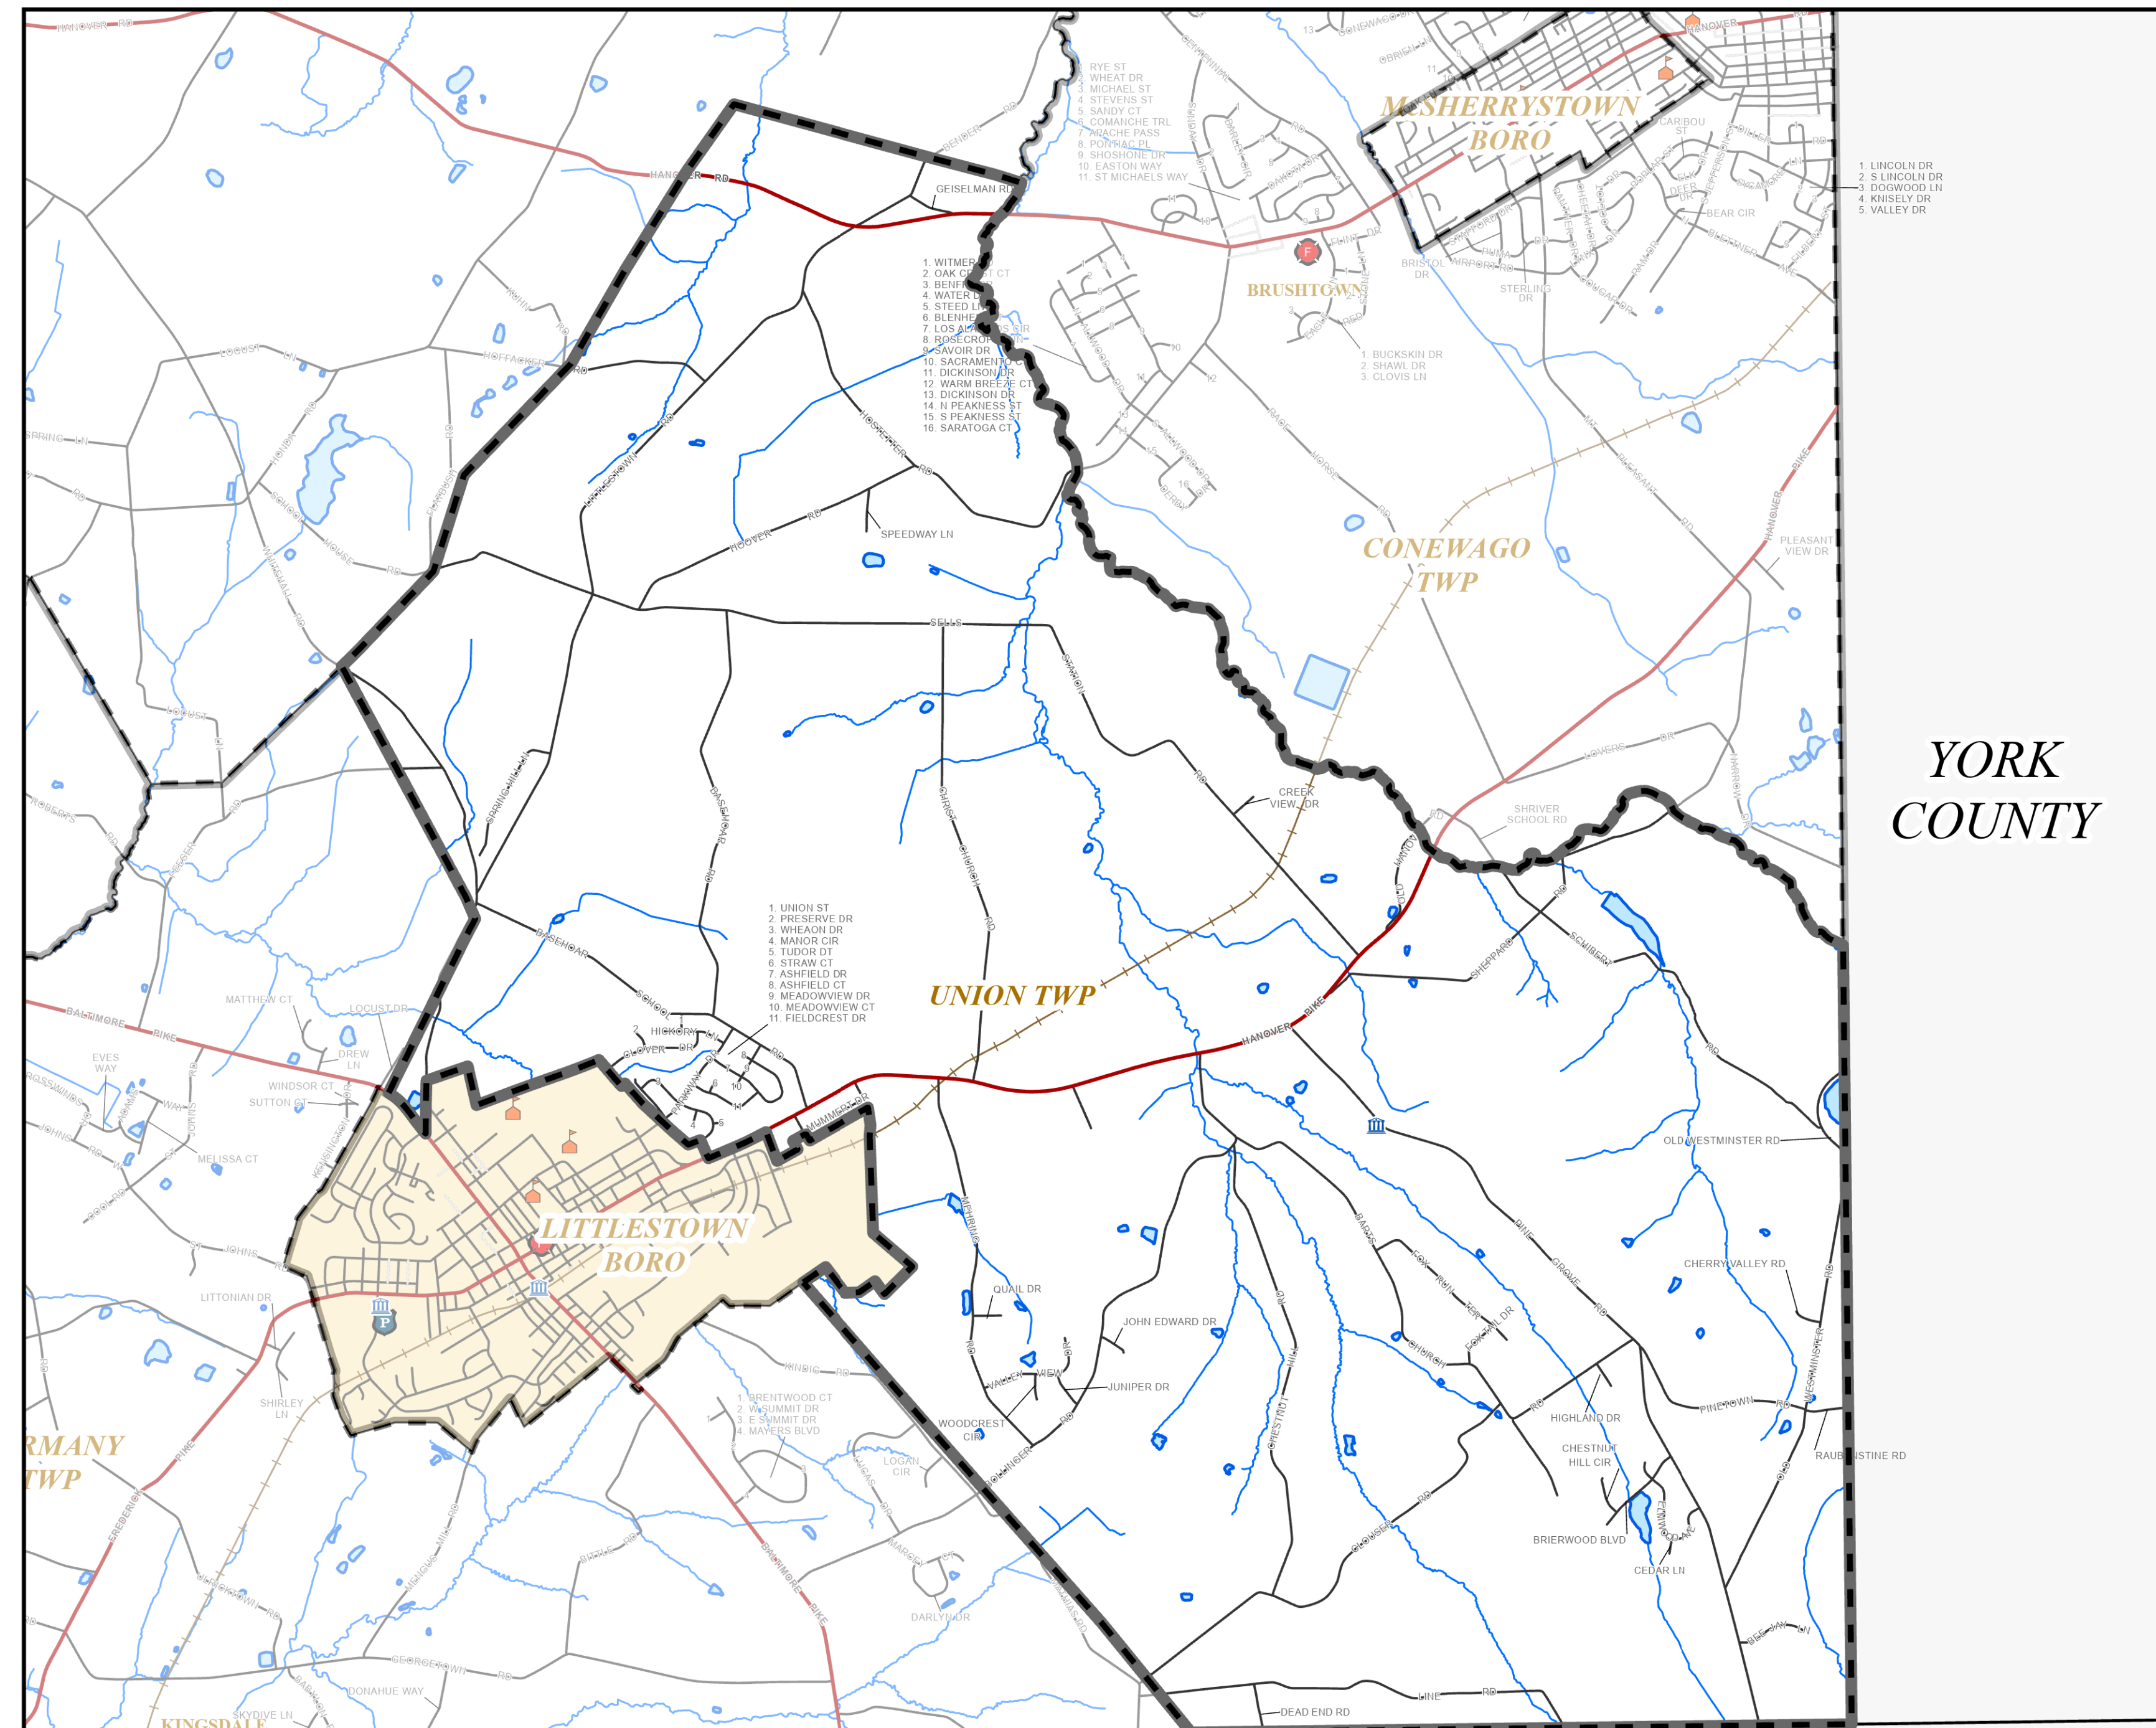

UNION TOWNSHIP

Adams County, Pennsylvania

Legend

- County Boundary
- Municipal Boundary
- Example BORO Borough
- Example TWP Township
- Example Village Village
- Example Development & MHP Development & MHP
- Example Community Community
- Major Road
- Street
- Alley
- Address Range
- Railroad
- Fire Station
- Municipal Building
- Police Station
- School Building
- Water Body
- Stream

YORK COUNTY

Data Source:
ACOPD - GIS Division

Prepared By:
ACOPD - GIS Division | AP | April 2024

This map is for informational purposes only. Adams County, Pennsylvania disclaims any and all liability or responsibility of any nature for any damage, injury, loss, claim, or lawsuit arising from any error, inaccuracy, completeness, misuse, or other problems with the data or depiction of the data in this map.