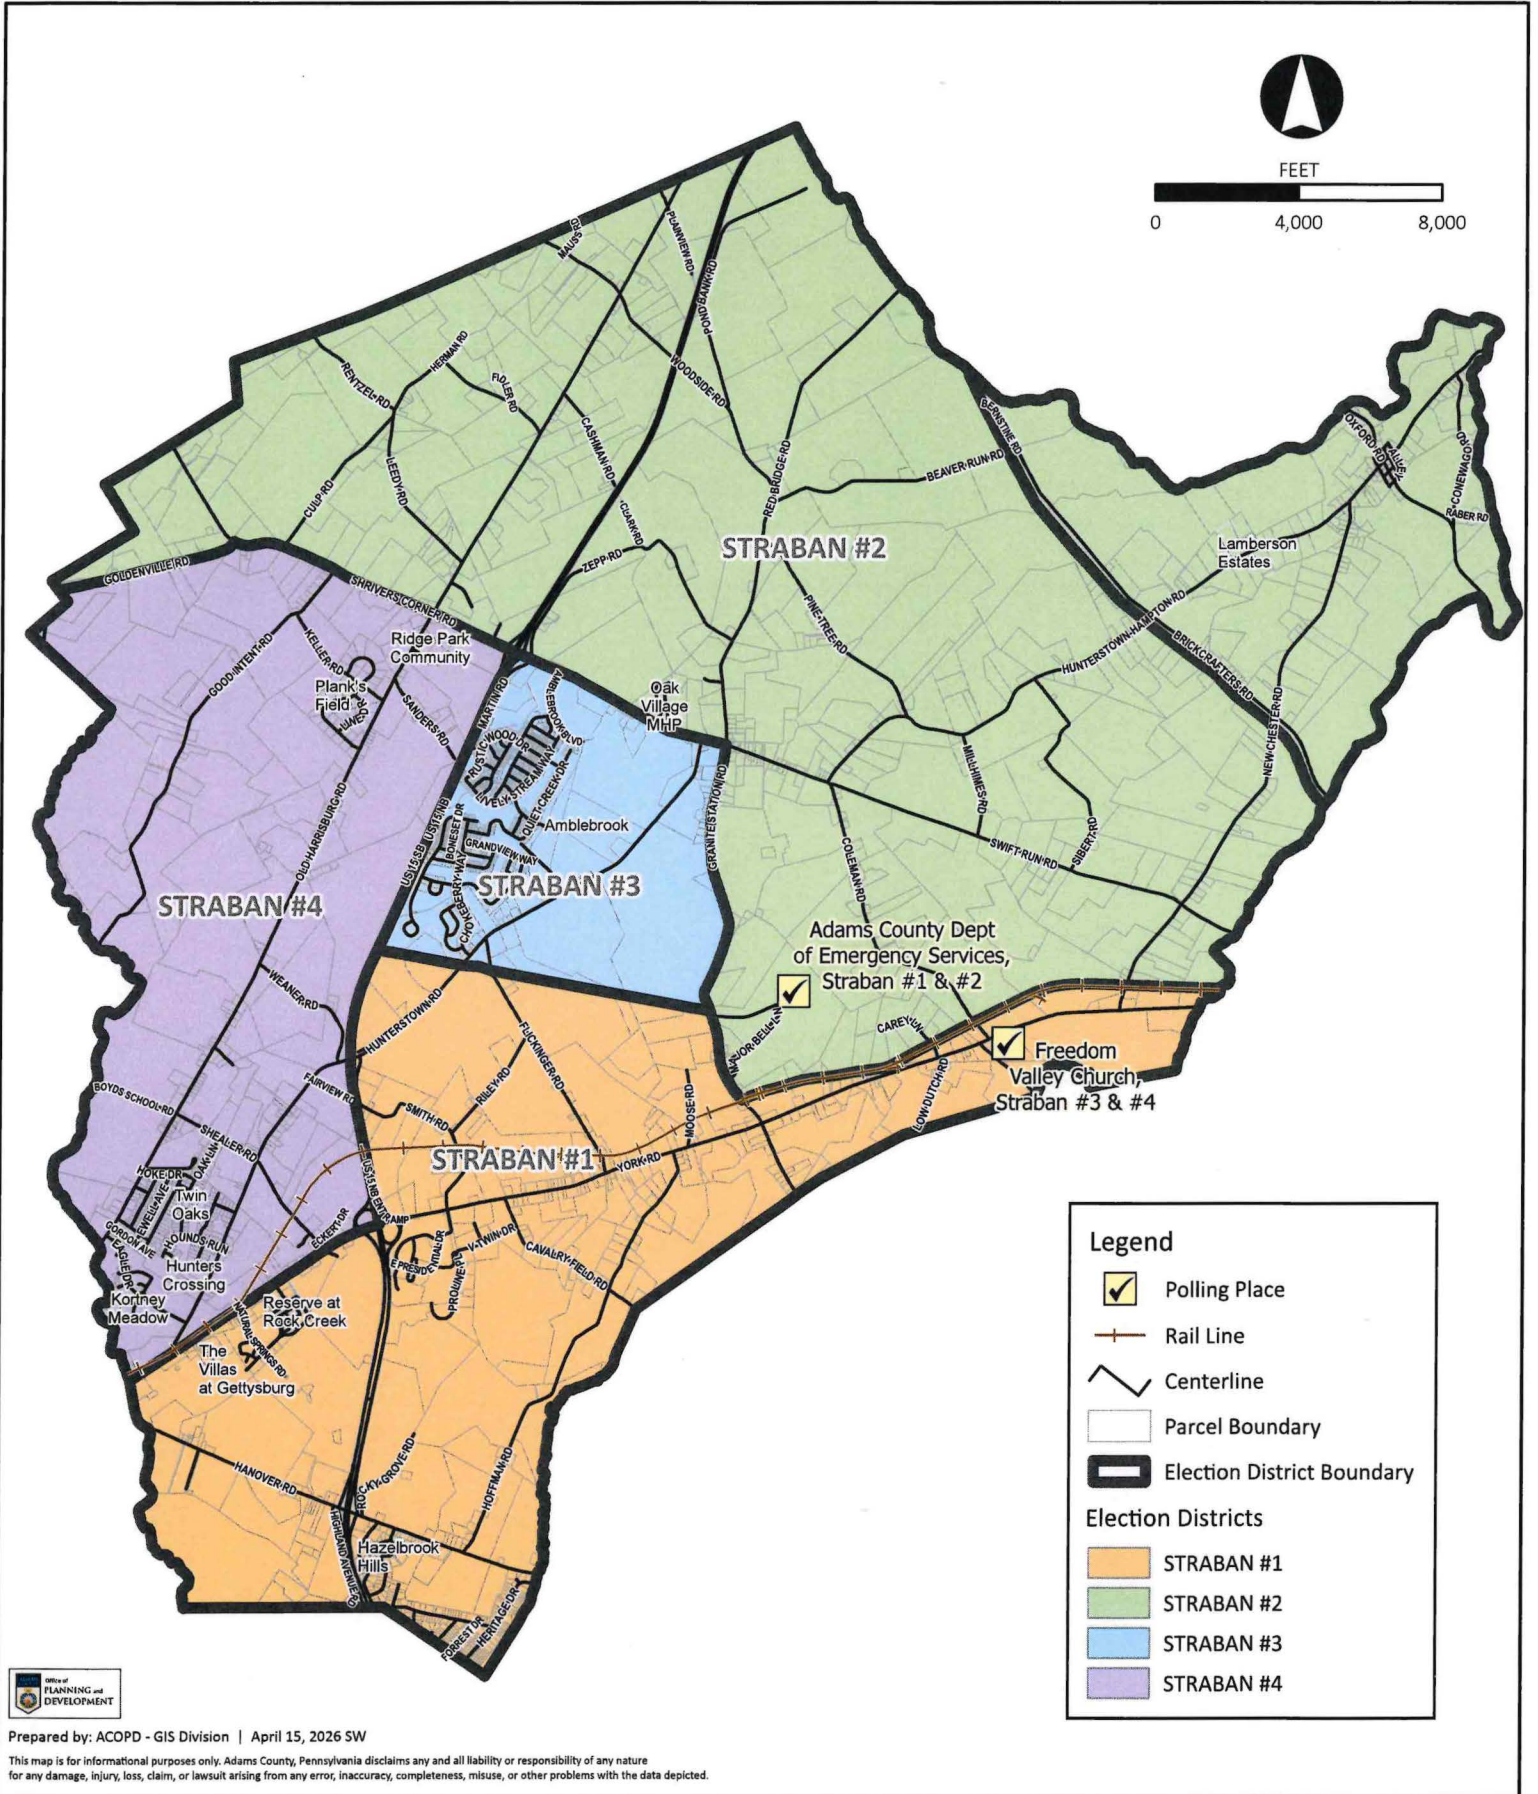

ELECTION DISTRICTS

STRABAN TOWNSHIP

Adams County, Pennsylvania

STRABAN #1 AND STRABAN #2
POLLING SITE ADDRESS:
DEPARTMENT OF EMERGENCY SERVICES
230 Greenamyre Lane
Gettysburg, PA 17325

STRABAN #3 AND STRABAN #4
POLLING SITE ADDRESS:
FREEDOM VALLEY CHURCH
3185 York Road
Gettysburg, PA 17325

Due to the growing number of registered voters in Straban Township, we have redistricted Straban Township into four voting districts. If your polling place has changed, you will be issued a new voting card.