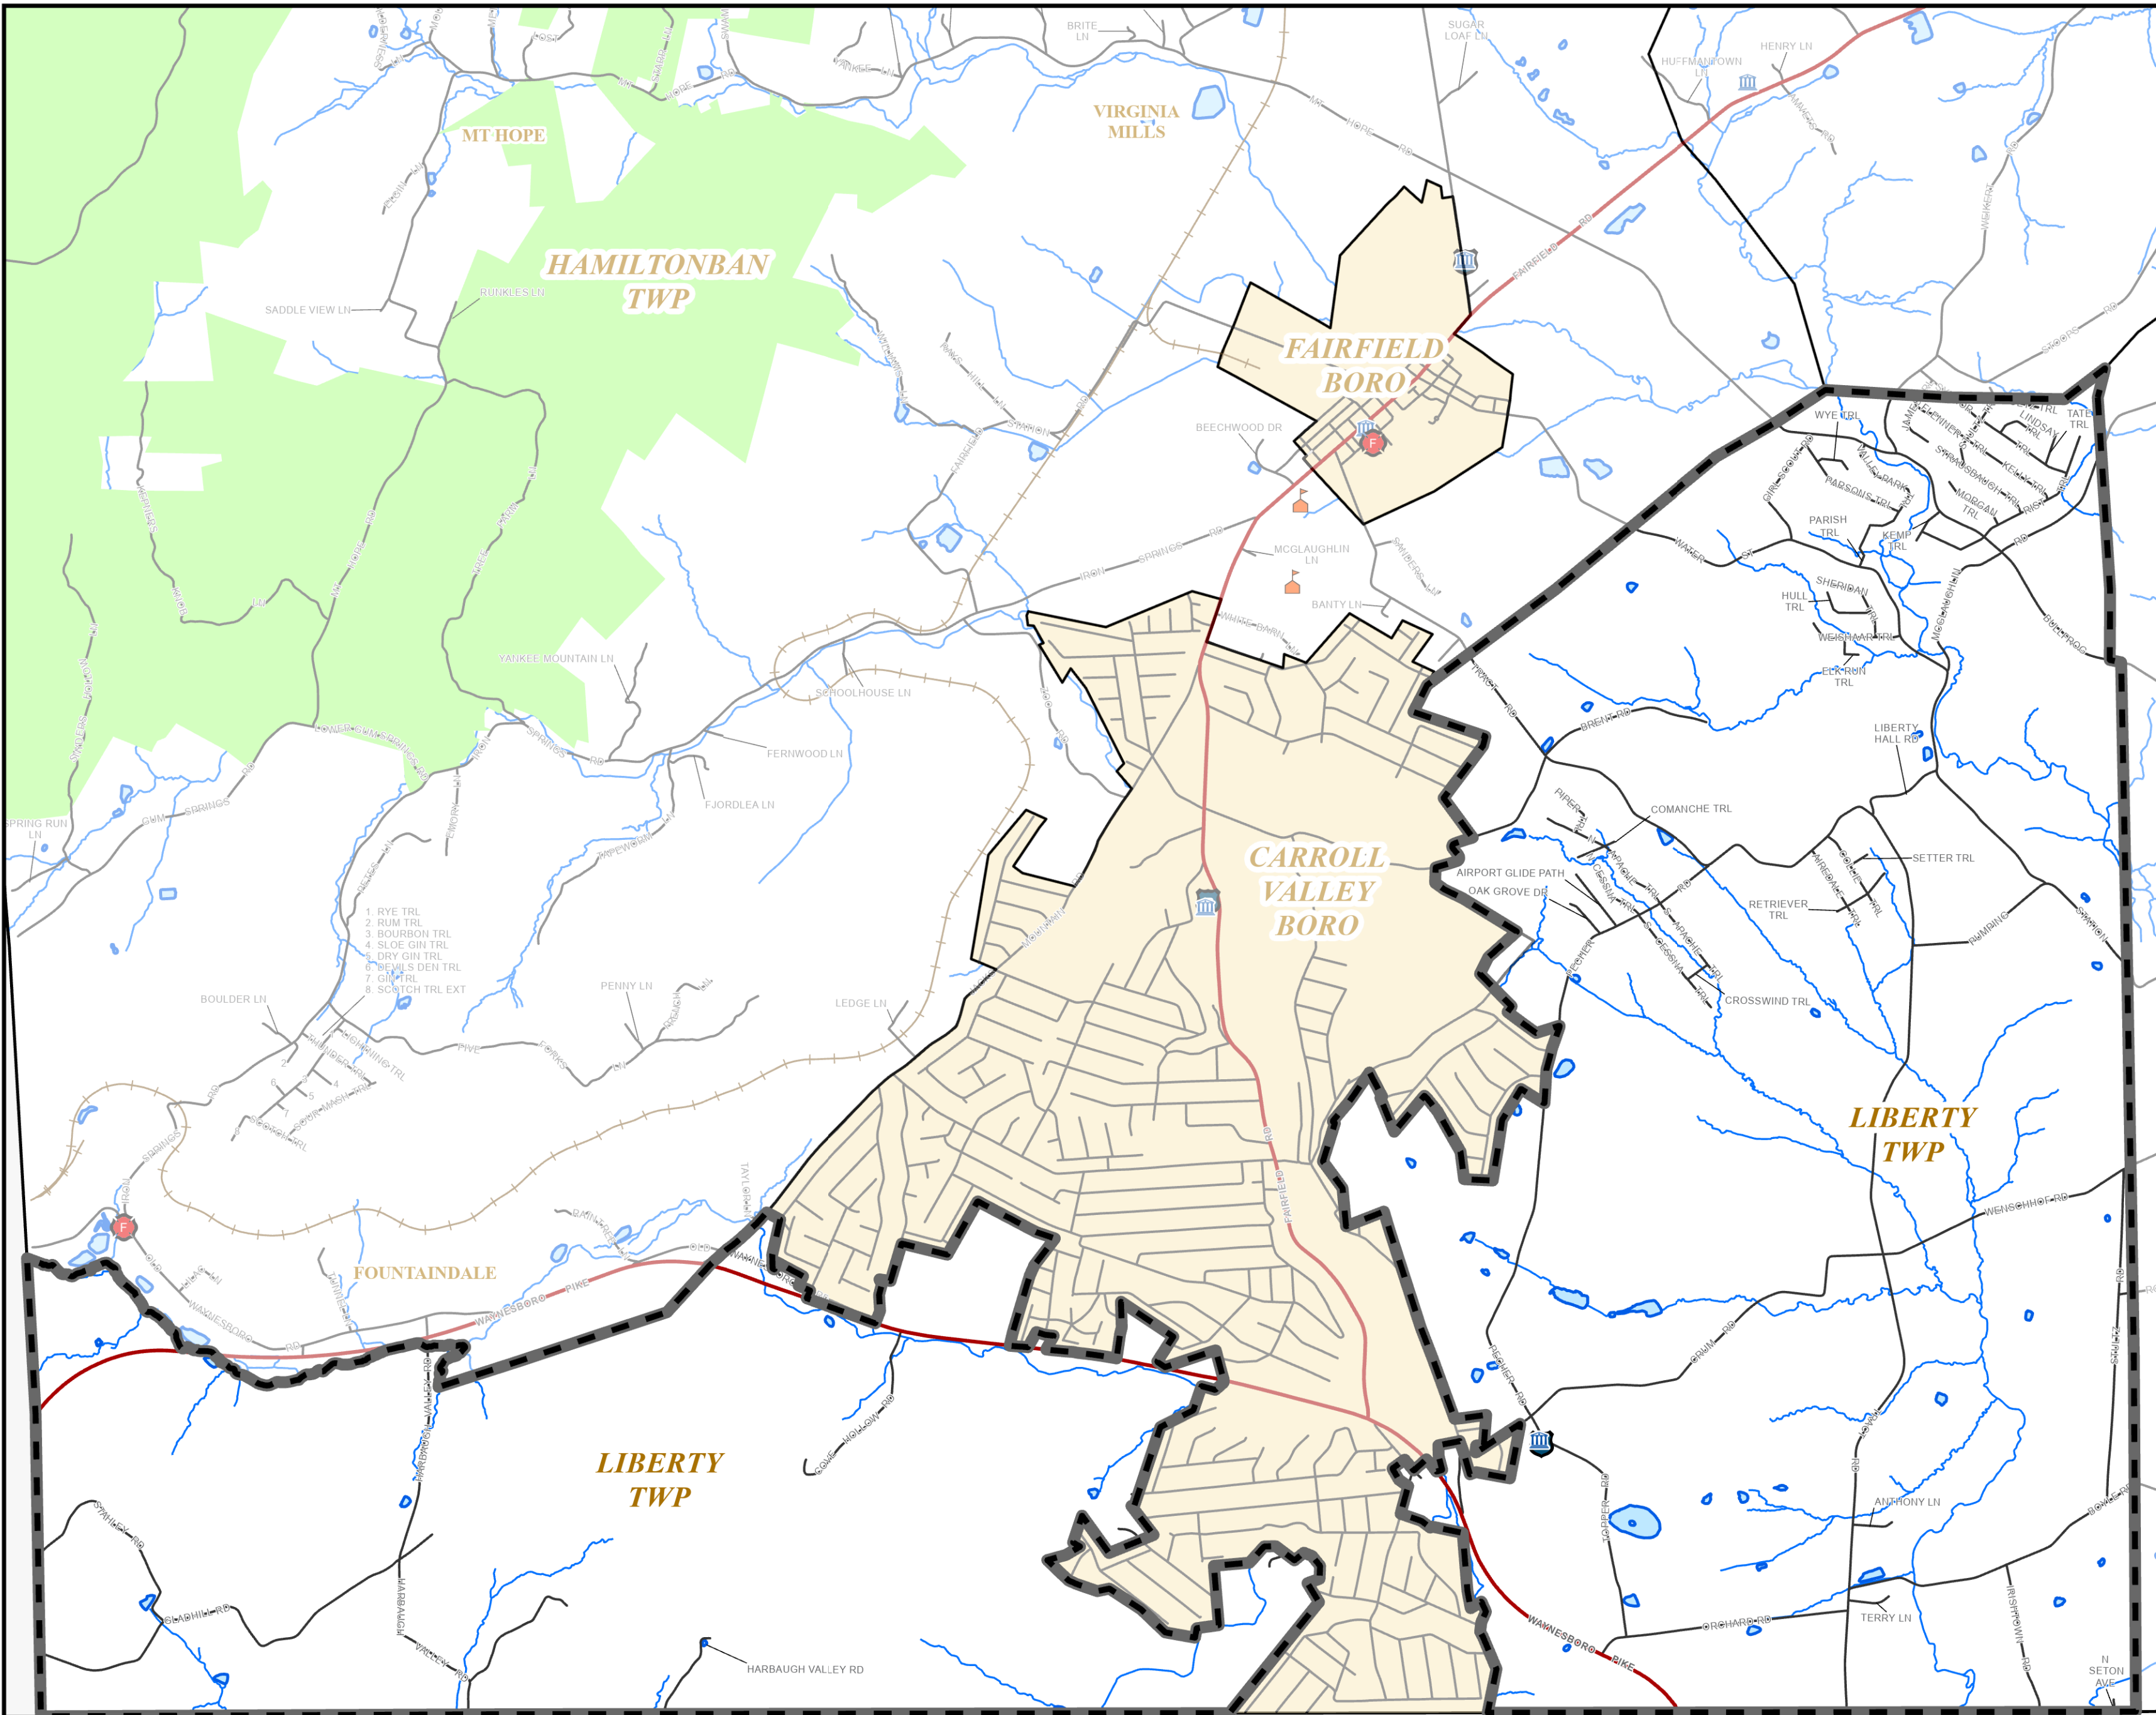

# LIBERTY TOWNSHIP

Adams County, Pennsylvania

## Legend

- County Boundary
- Municipal Boundary
- Example BORO Borough
- Example TWP Township
- Example Village Village
- Example Community Development & MHP
- Major Road
- Street
- Alley
- Address Range
- Railroad
- Fire Station
- Municipal Building
- Police Station
- School Building
- Water Body
- Stream
- Michaux State Forest

## Adams County

Data Source:  
ACOPD - GIS Division

Prepared By:  
ACOPD - GIS Division | AP | April 2024

This map is for informational purposes only. Adams County, Pennsylvania disclaims any and all liability or responsibility of any nature for any damage, injury, loss, claim, or lawsuit arising from any error, inaccuracy, completeness, misuse, or other problems with the data or depiction of the data in this map.

FREDRICK COUNTY

MARYLAND

FREDRICK COUNTY