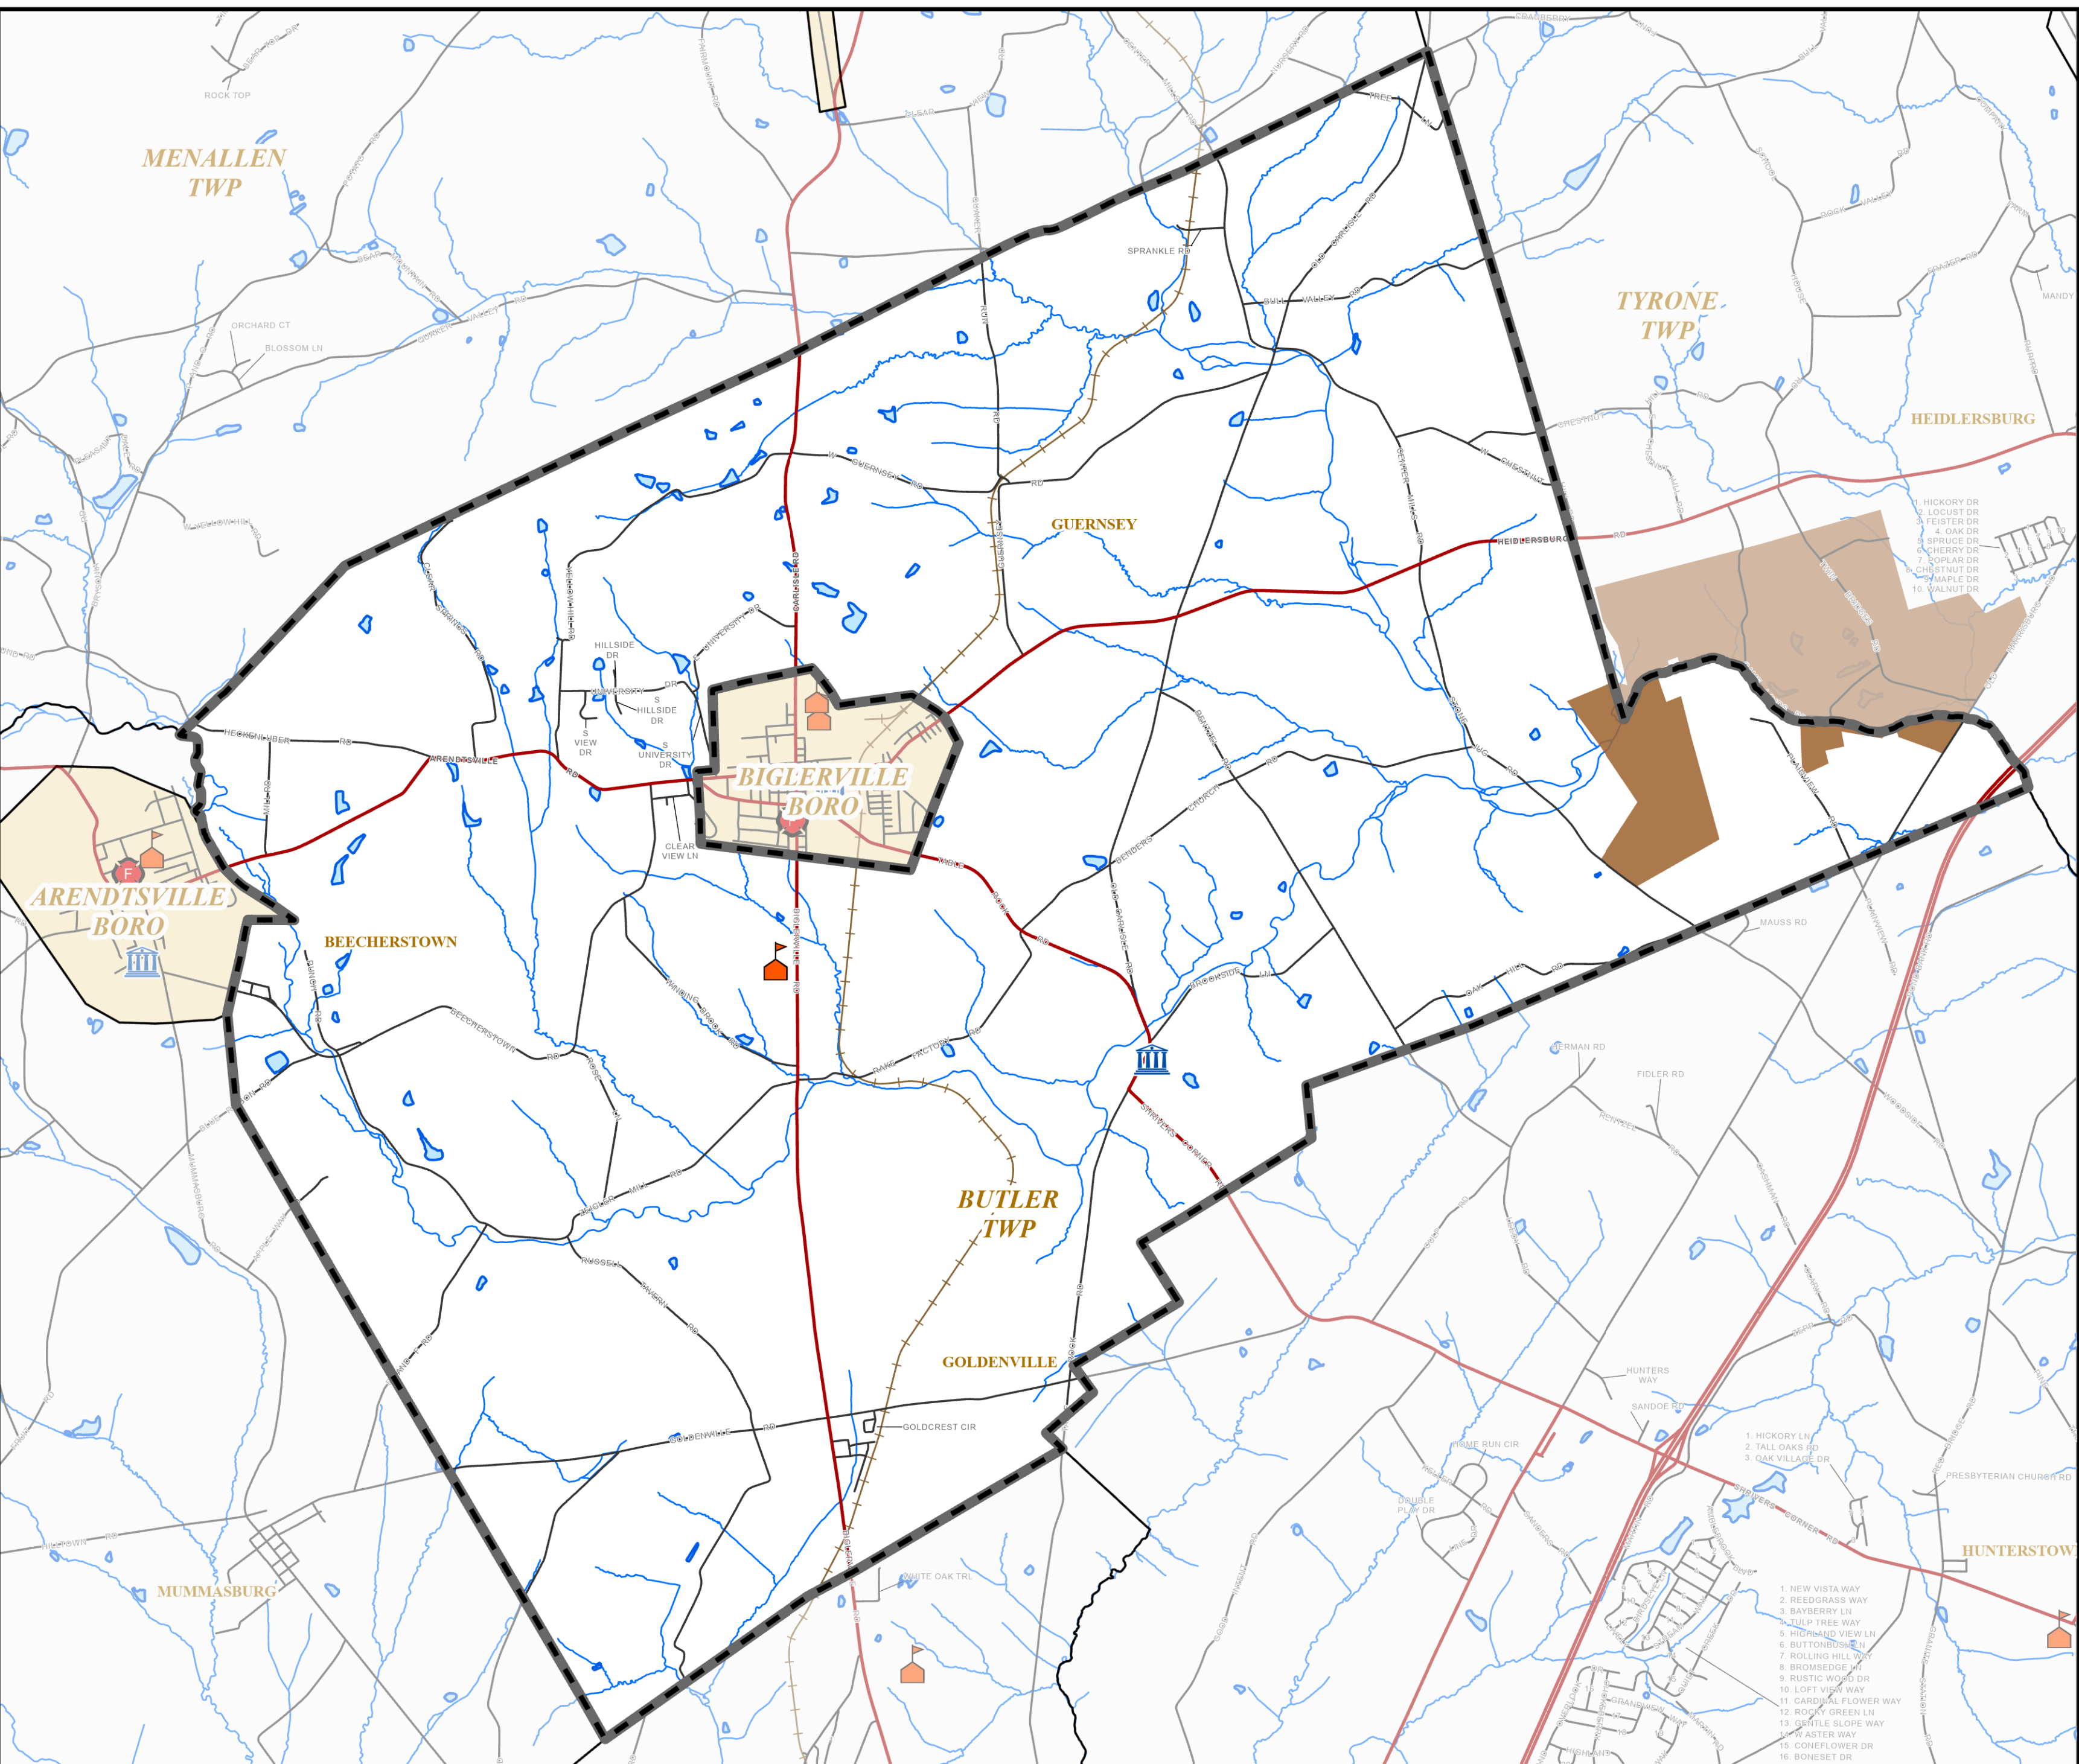

BUTLER TOWNSHIP

Adams County, Pennsylvania

Legend

- County Boundary
- Municipal Boundary

- OXFORD** Borough
- BUTLER** Township
- ASPERS** Village
- Hidden Pines Development & MHP

- Major Road
- Street
- Alley
- Address Range
- Railroad

- Fire Station
- Municipal Building
- Police Station
- School Building

- Water Body
- Stream

- Pa. State Game Lands, No. 249-270

Adams County

Data Source:
ACOPD - GIS Division

Prepared By:
ACOPD - GIS Division | AP | May 2024

This map is for illustration purposes only. Adams County Office of Planning & Development does not assume any responsibility for the information presented on this map.

1. NEW VISTA WAY
2. REEDGRASS WAY
3. BAYBERRY LN
4. LULP TREE WAY
5. HIGHROAD VIEW LN
6. BUTTONBUSH LN
7. ROLLING HILL WAY
8. BROMSEDGE LN
9. RUSTIC WOOD DR
10. LOFT VIEW WAY
11. CARDINAL FLOWER WAY
12. ROCKY GREEN LN
13. GENTLE SLOPE WAY
14. WILLOW ASTER WAY
15. CONEFLOWER DR
16. BONESSET DR
17. ...