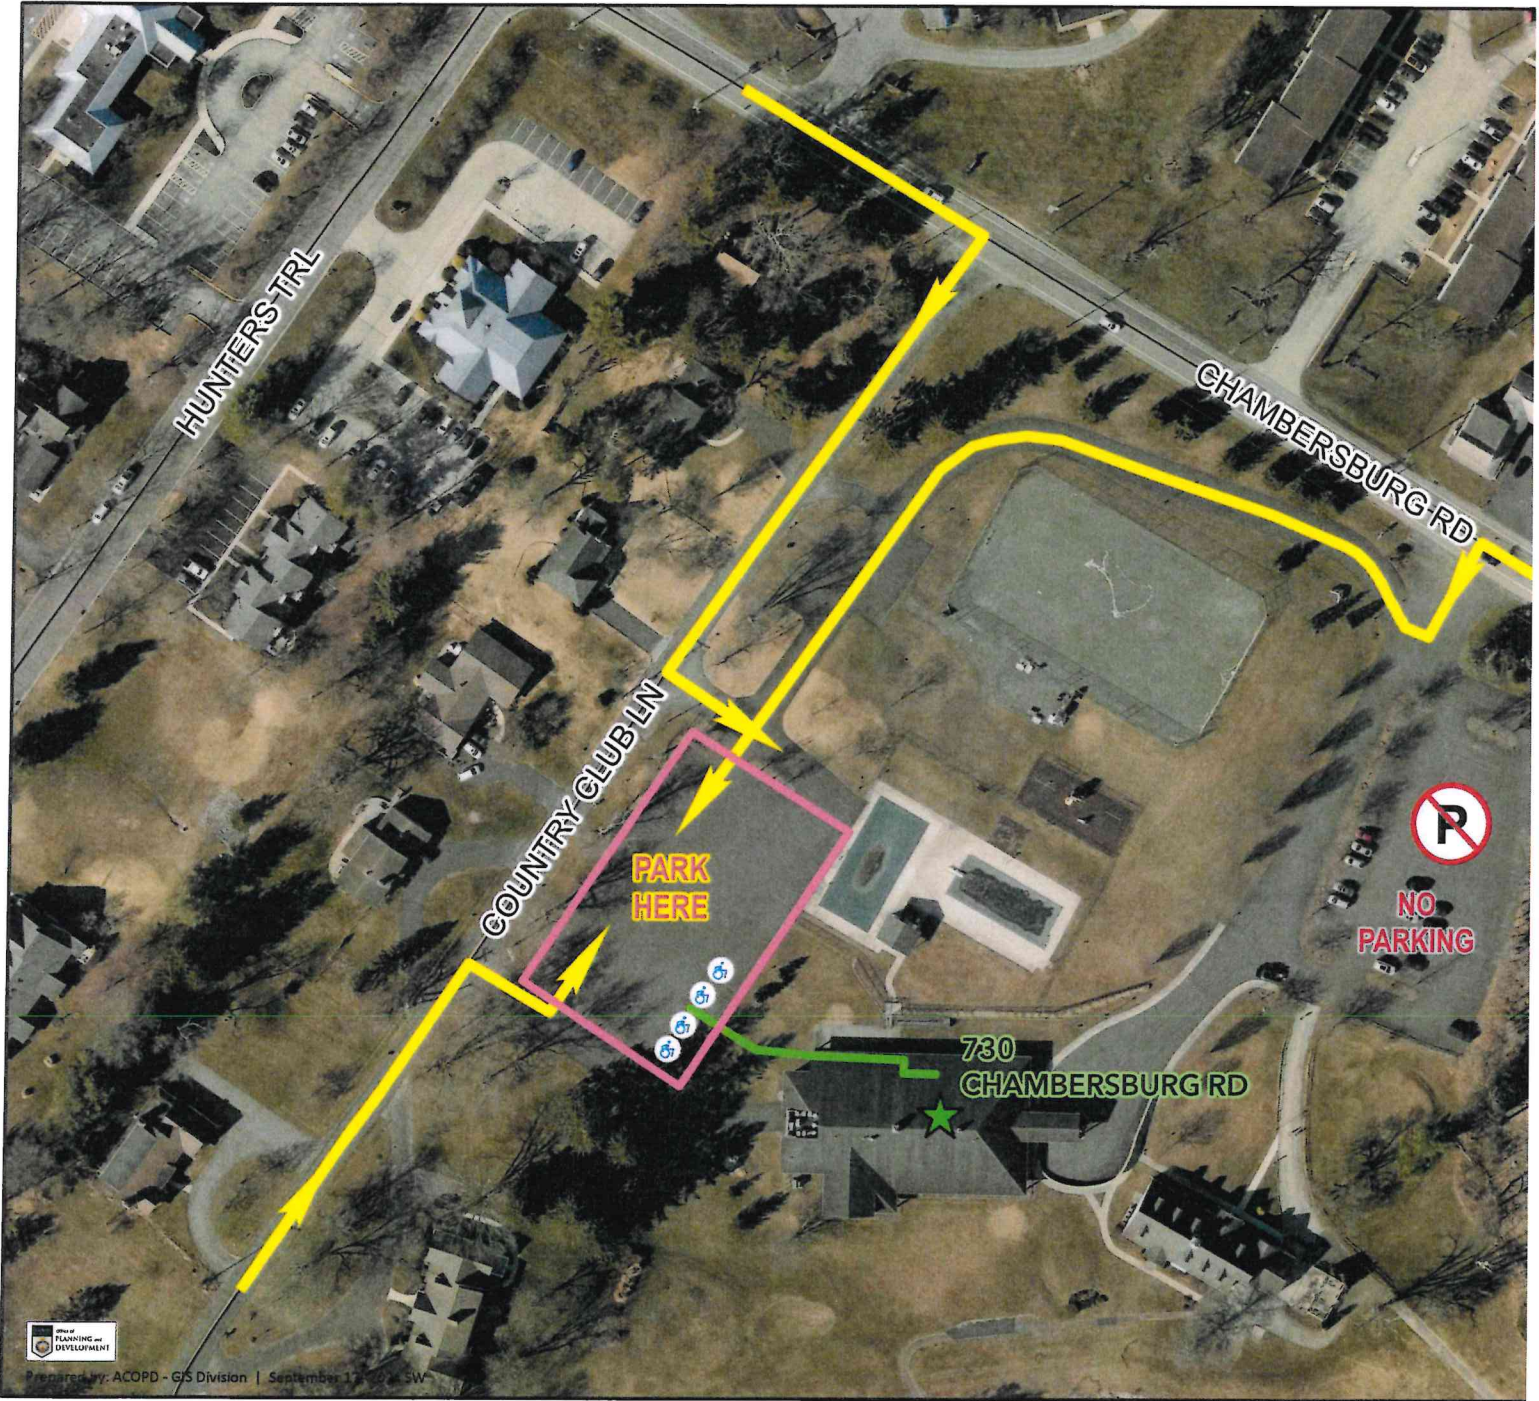

CUMBERLAND #3 and #4: NEW POLLING PLACE

730 Chambersburg Road (former Gettysburg Country Club)