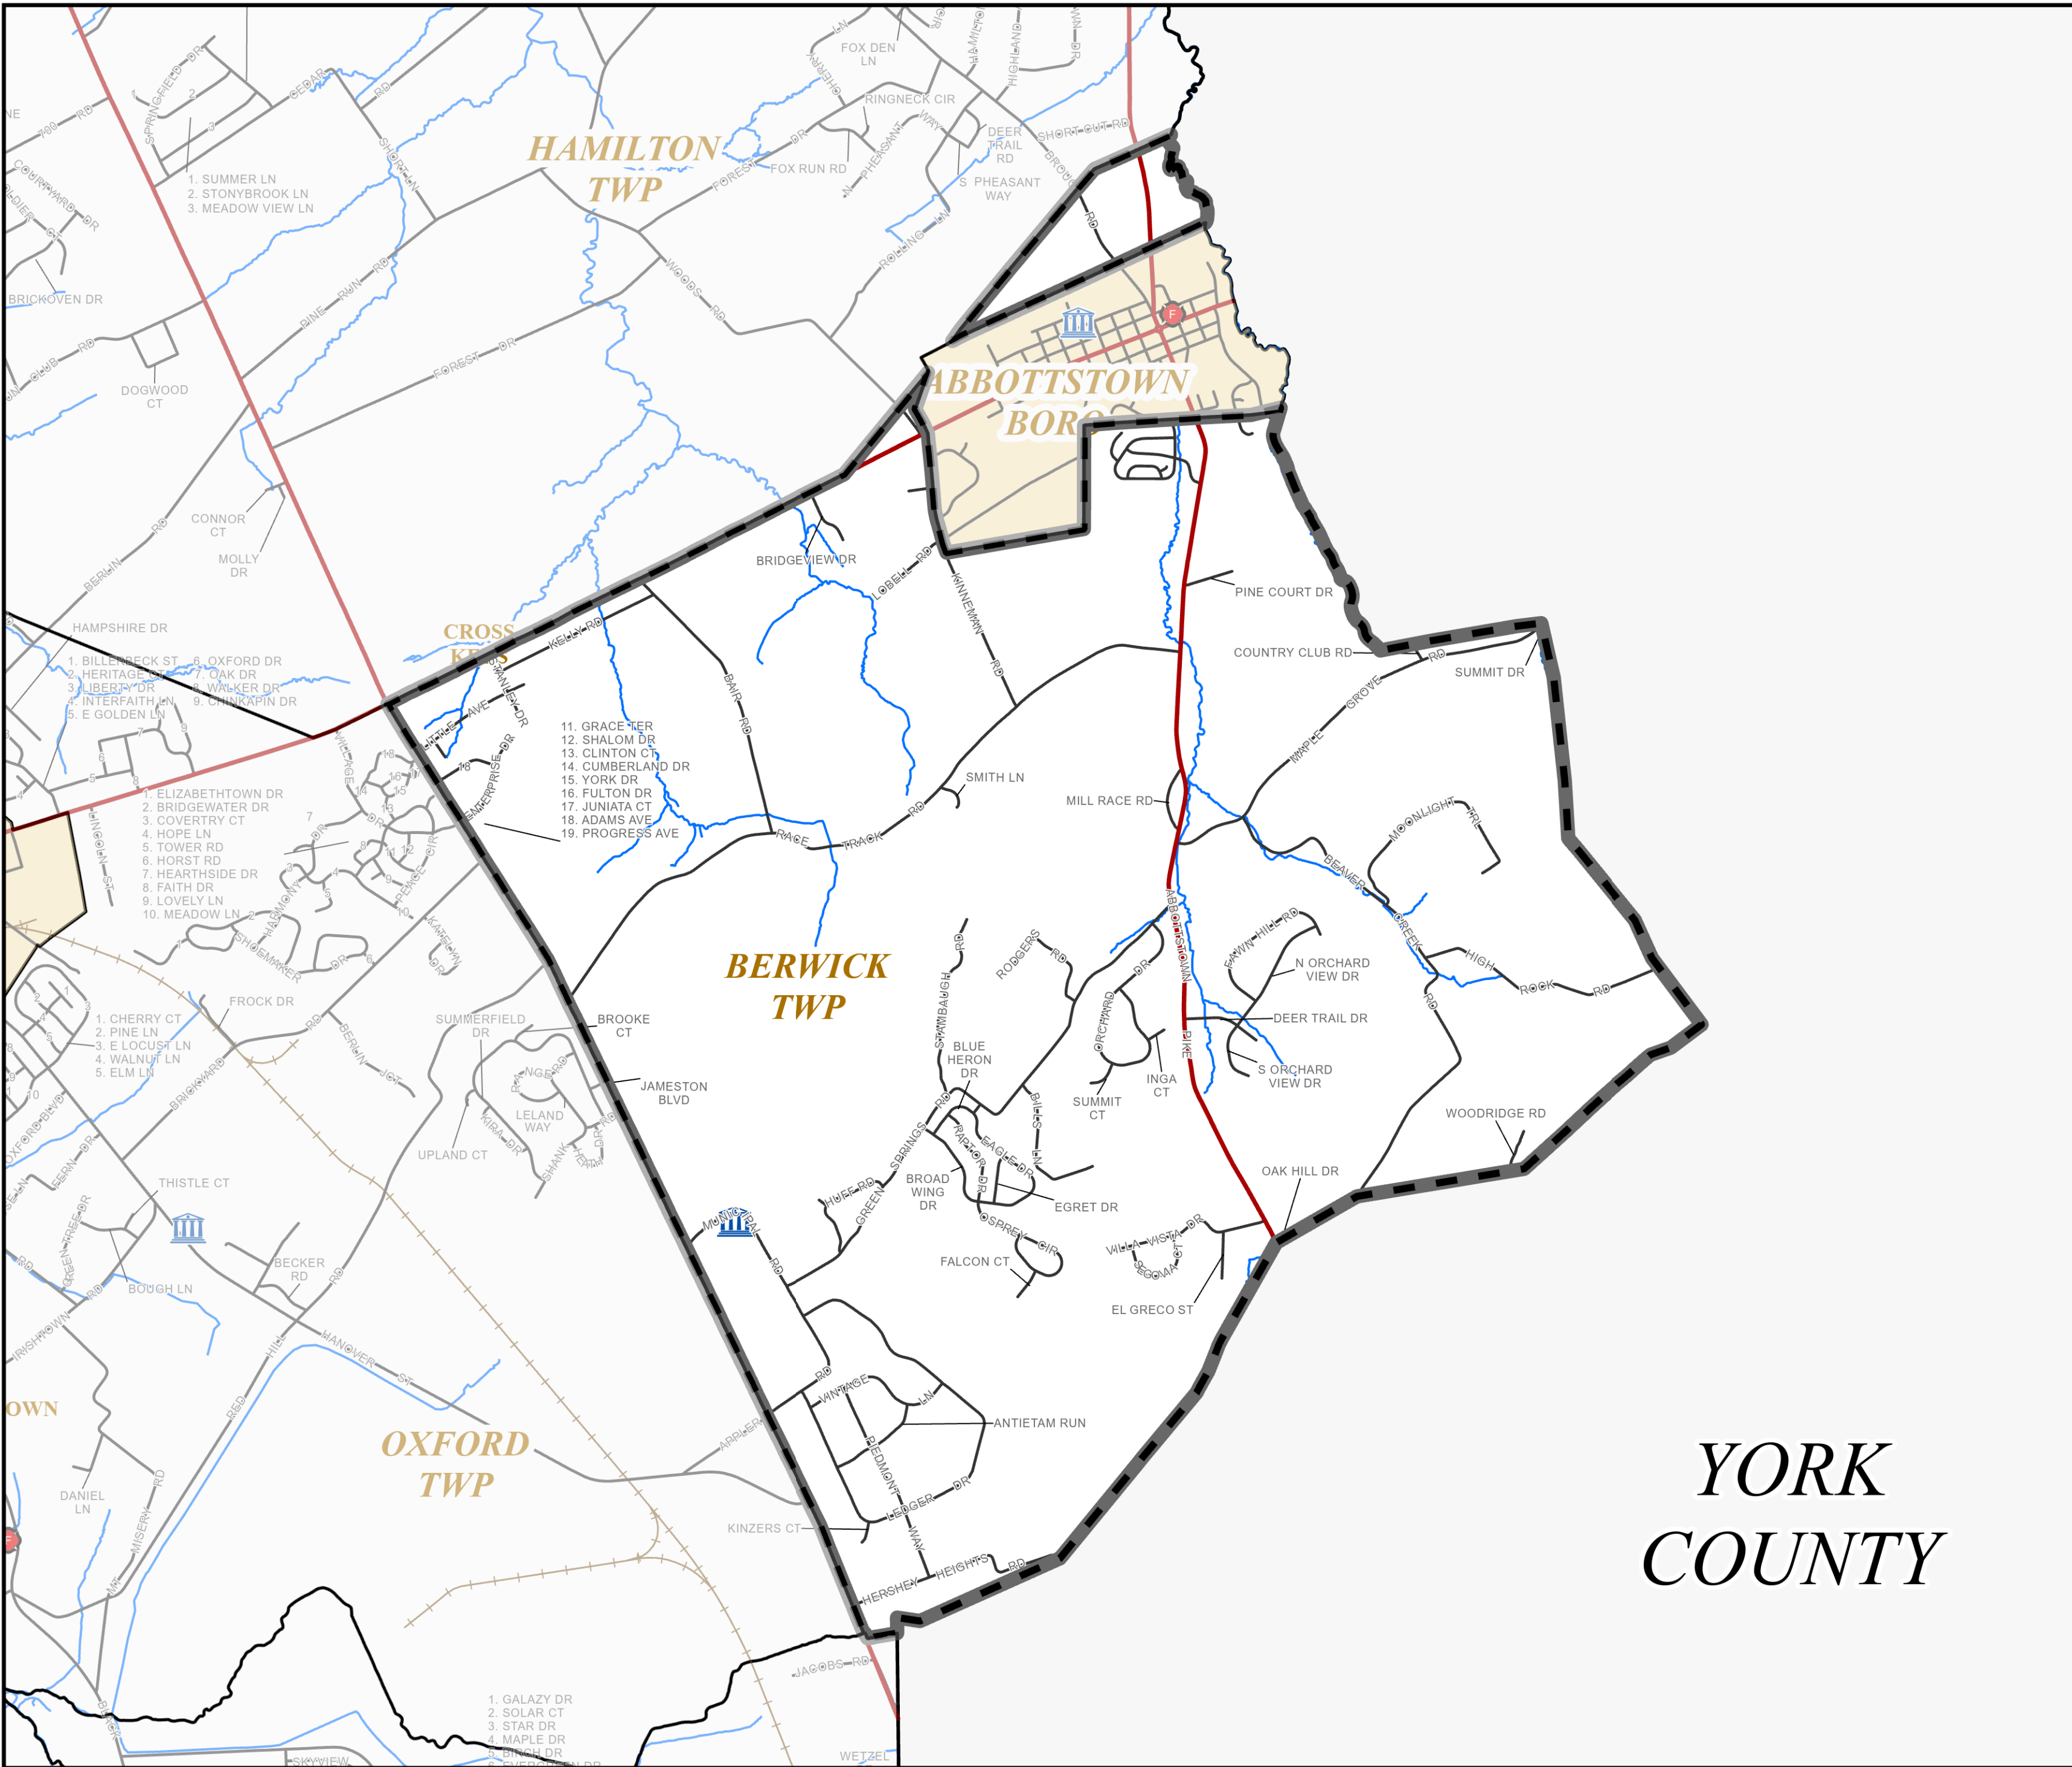

# BERWICK TOWNSHIP

Adams County, Pennsylvania

- ### Legend
- County Boundary
  - Municipal Boundary

- Example BORO Borough
- Example TWP Township
- Example Village Village
- Example Community Development & MHP

- Major Road
- Street
- Alley
- Address Range
- Railroad
- Fire Station
- Municipal Building
- Police Station
- School Building
- Water Body
- Stream

Data Source:  
ACOPD - GIS Division

Prepared By:  
ACOPD - GIS Division | AP | April 2024

This map is for informational purposes only. Adams County, Pennsylvania disclaims any and all liability or responsibility of any nature for any damage, injury, loss, claim, or lawsuit arising from any error, inaccuracy, completeness, misuse, or other problems with the data or depiction of the data in this map.

# YORK COUNTY