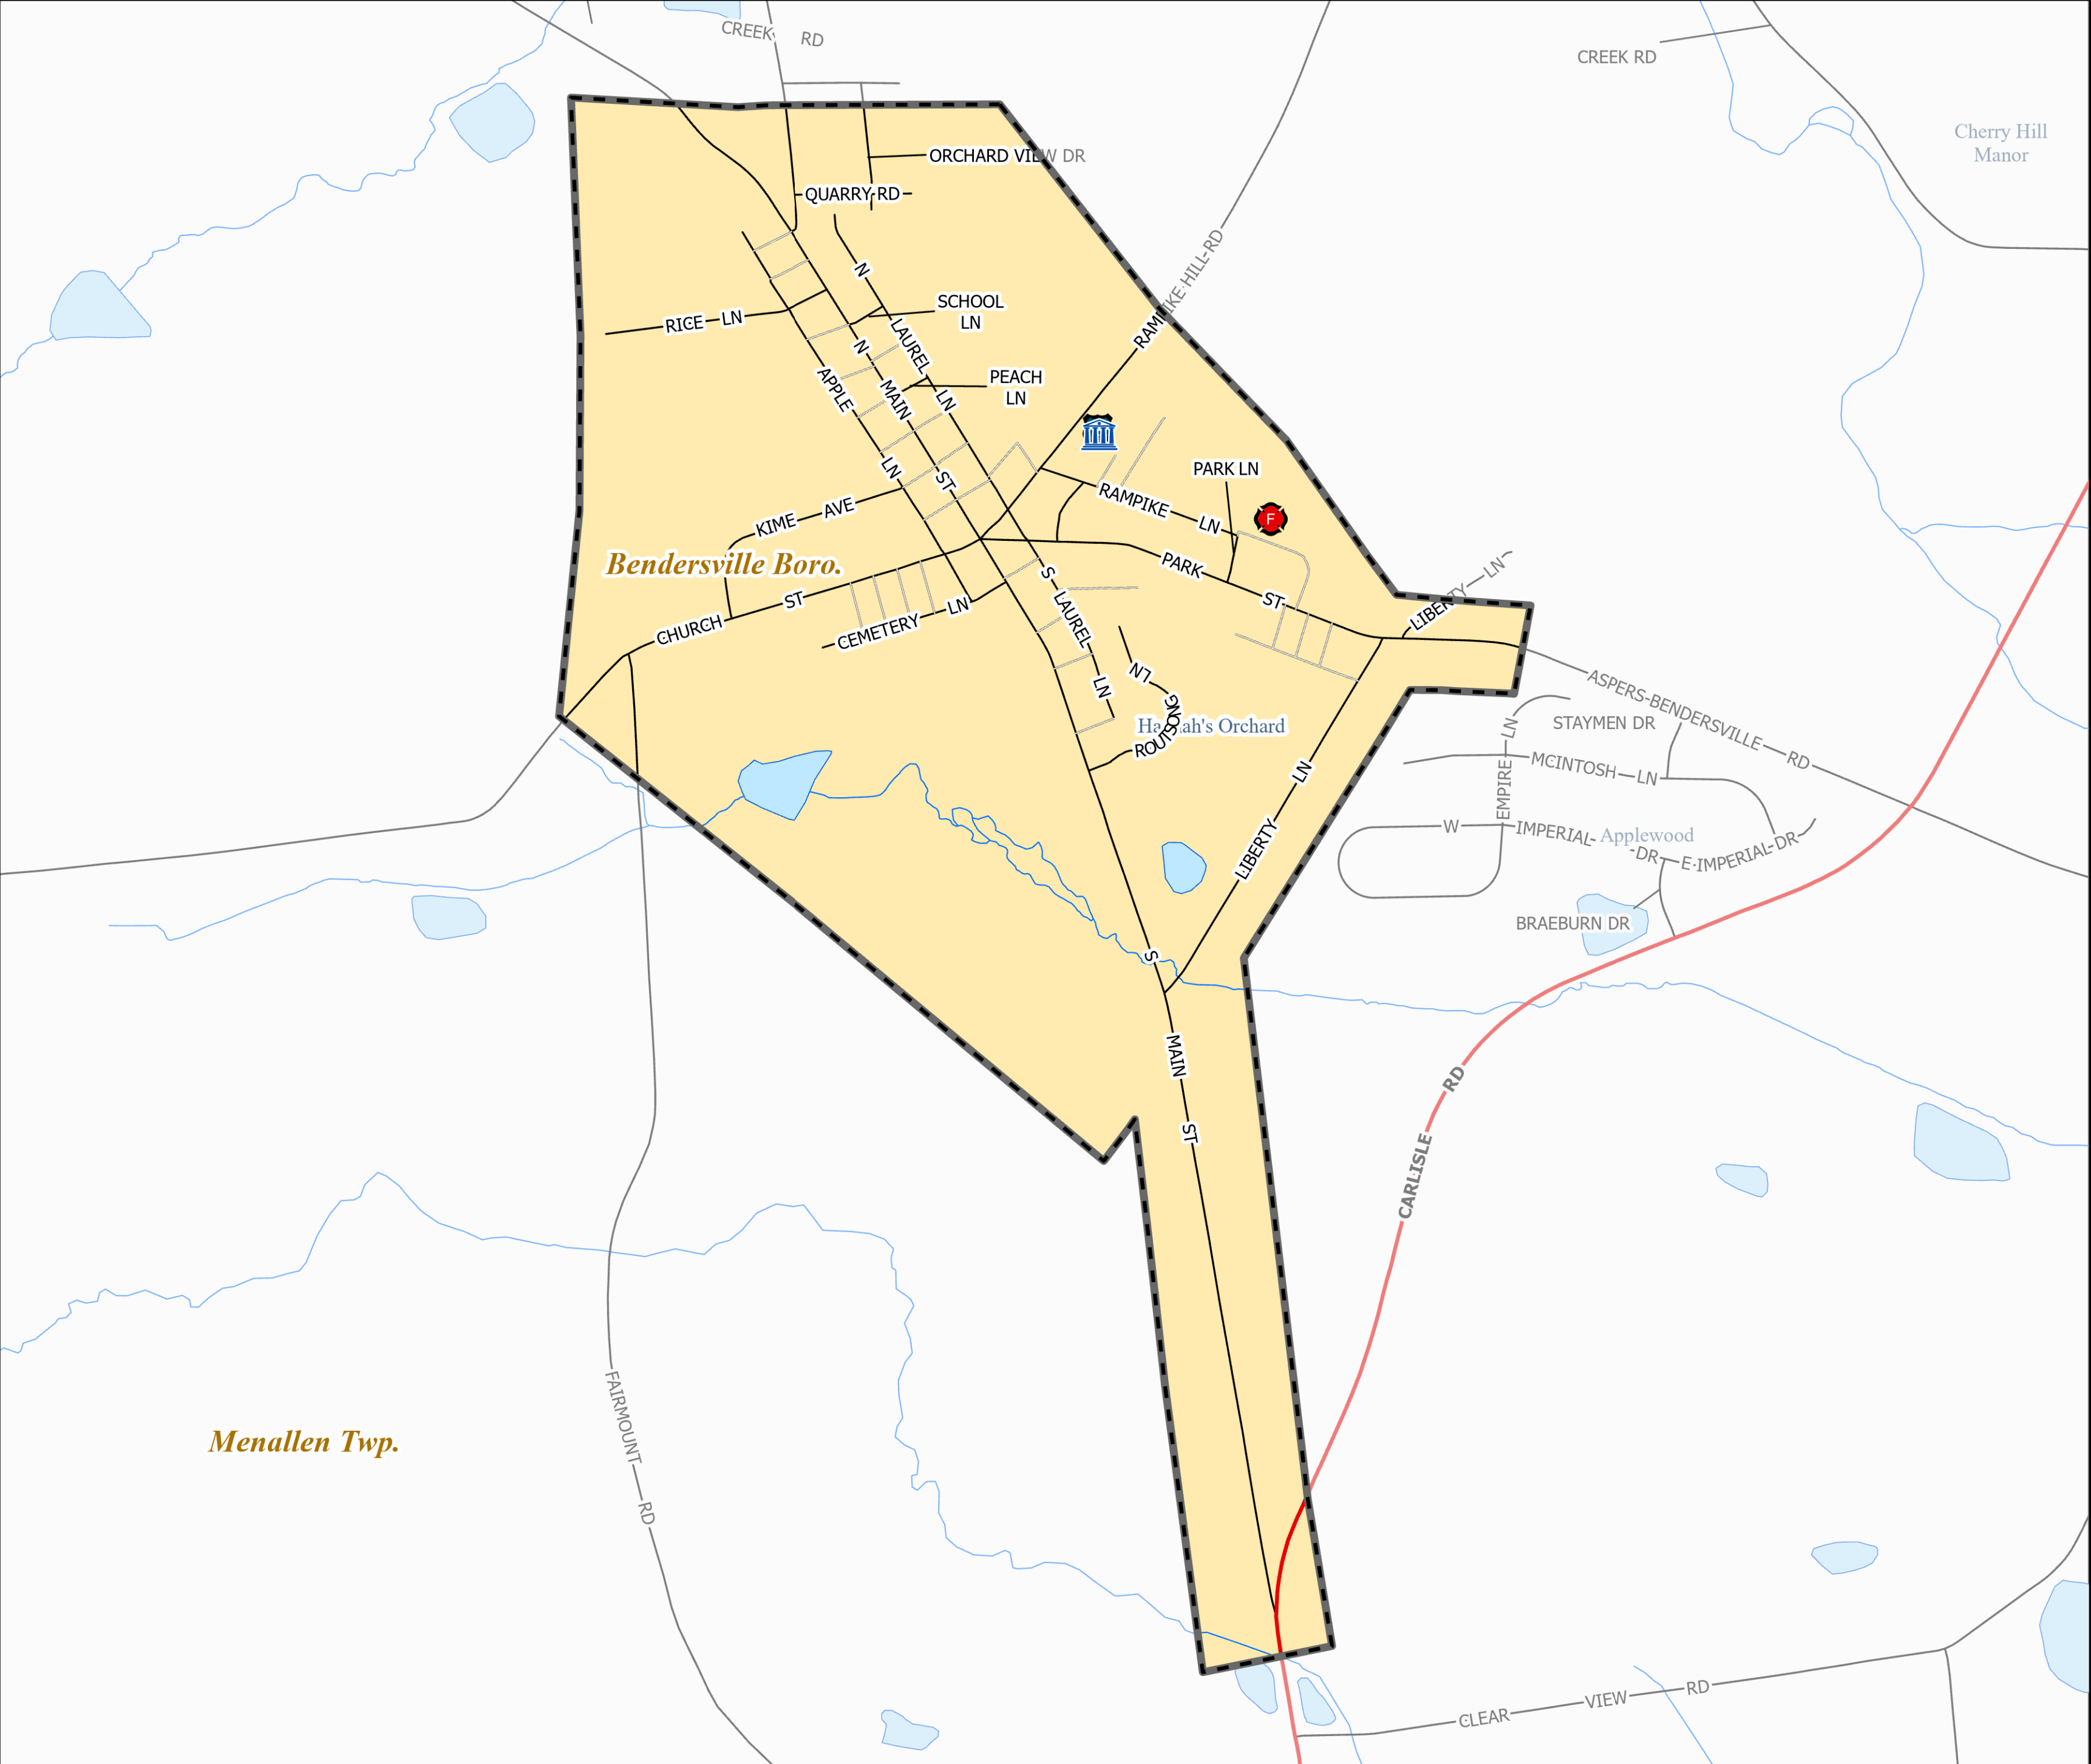

# BENDERSVILLE BOROUGH

Adams County, Pennsylvania

## Legend

-  County Boundary
-  Municipal Boundary
-  **OXFORD** Borough
-  **BUTLER** Township
-  **ASPERS** Village
-  **HIDDEN PINES** Development & MHP
-  Major Road
-  Street
-  Alley
-  Address Range
-  Railroad
-  Fire Station
-  Hospital
-  Municipal Building
-  Police Station
-  School Building
-  Water Body
-  Stream

Data Source:  
ACOPD - GIS Division

Prepared By:  
ACOPD - GIS Division | AP | May 2024

This map is for informational purposes only. Adams County, Pennsylvania disclaims any and all liability or responsibility of any nature for any damage, injury, loss, claim, or lawsuit arising from any error, inaccuracy, completeness, misuse, or other problems with the data or depiction of the data in this map.

*Menallen Twp.*

*Bendersville Boro.*

Haishah's Orchard

Cherry Hill Manor