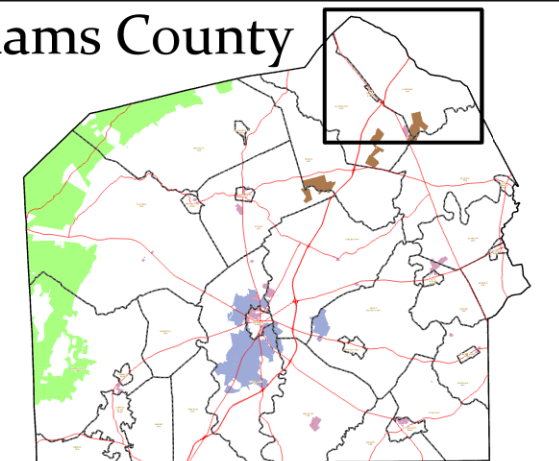

LATIMORE TOWNSHIP

Adams County, Pennsylvania

CUMBERLAND
COUNTY

YORK
COUNTY

Legend

- County Boundary
- Municipal Boundary

Example BORO Borough

Example TWP Township

Example Village Village

Example Community Development & MHP

- Major Road
- Street
- Alley
- Address Range
- Railroad

- Fire Station
- Municipal Building
- Police Station
- School Building

- Water Body
- Stream

Pa. State Game Lands,
No. 249-270

Adams County

Data Source:
ACOPD - GIS Division

Prepared By:
ACOPD - GIS Division | AP | April 2024

This map is for informational purposes only. Adams County, Pennsylvania disclaims any and all liability or responsibility of any nature for any damage, injury, loss, claim, or lawsuit arising from any error, inaccuracy, completeness, misuse, or other problems with the data or depiction of the data in this map.

- 1. HOOKER CV
- 2. HOOKER DR
- 3. VELTMAN DR
- 4. REYNOLDS DR
- 5. WADSWORTH DR
- 6. SICKLES DR
- 7. BUFORD DR
- 8. HALLACK DR
- 9. JOHNSON DR
- 10. STUART DR
- 11. HILL DR
- 12. ORREST DR
- 13. SACKETT CV
- 14. HOOD CV
- 15. THOMAS DR