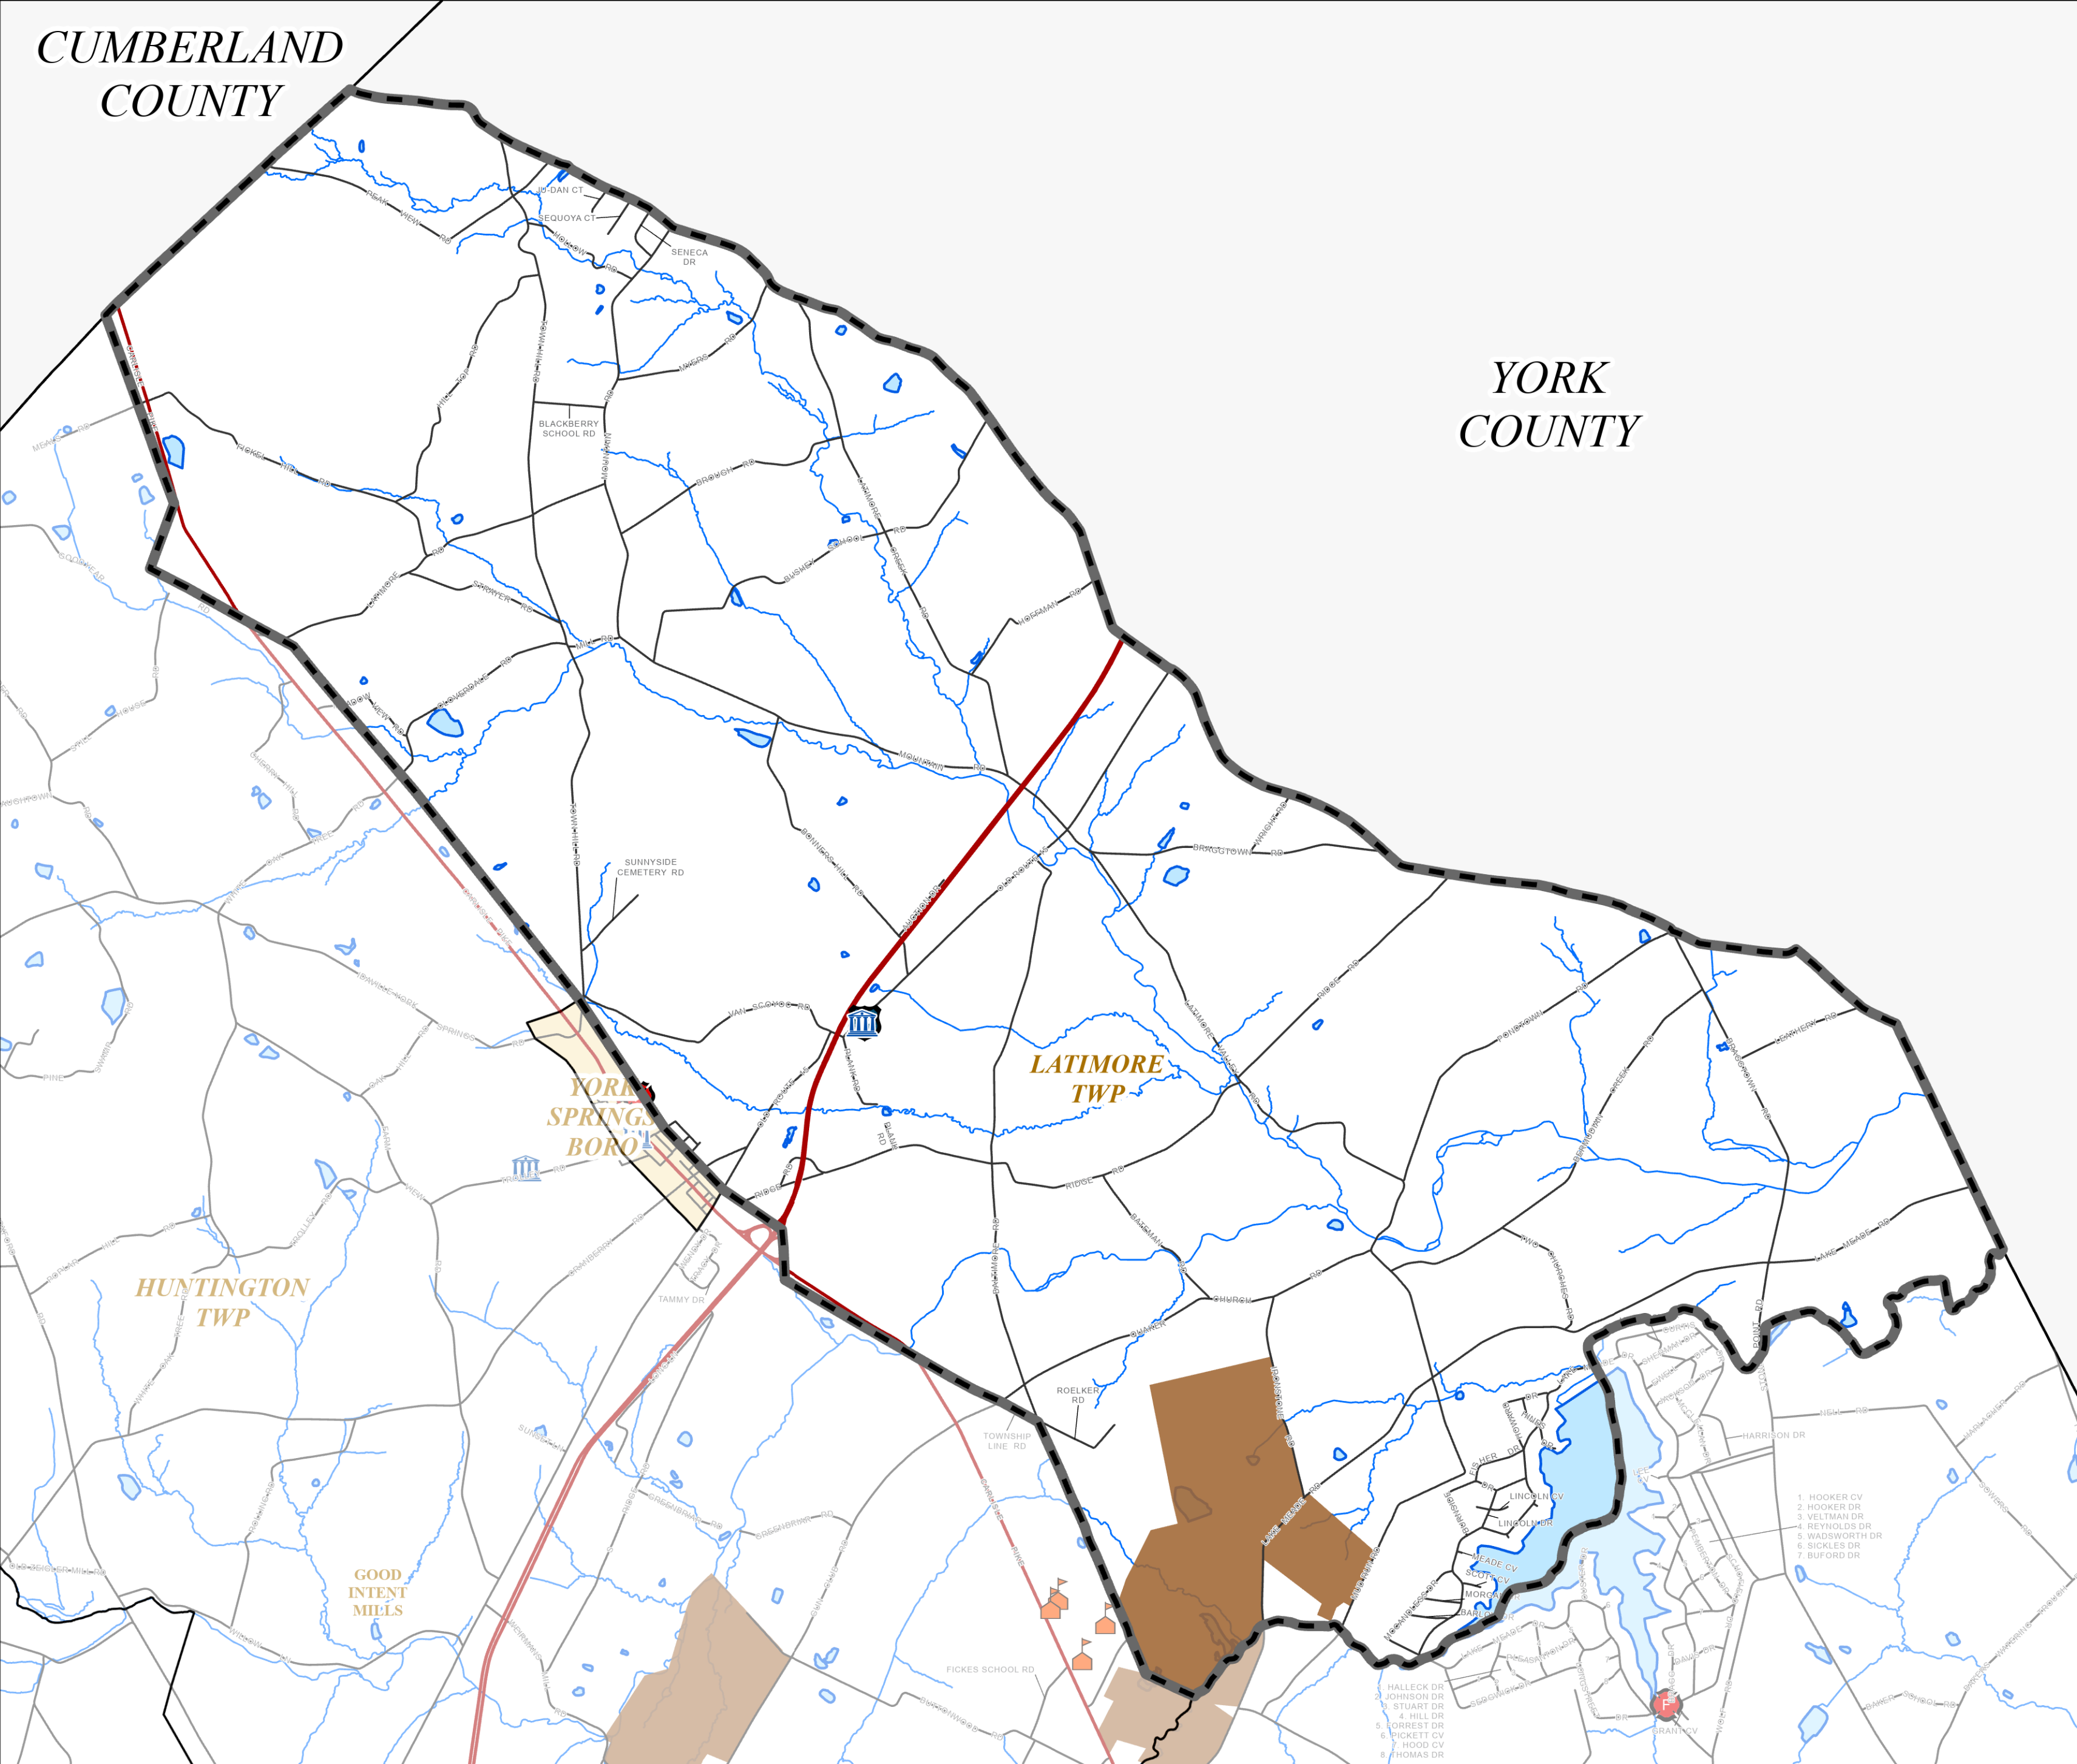

LATIMORE TOWNSHIP

Adams County, Pennsylvania

CUMBERLAND
COUNTY

YORK
COUNTY

Legend

- County Boundary
- Municipal Boundary

Example BORO Borough

Example TWP Township

Example Village Village

Example Community Development & MHP

- Major Road
- Street
- Alley
- Address Range
- Railroad

- Fire Station
- Municipal Building
- Police Station
- School Building

- Water Body
- Stream

Pa. State Game Lands,
No. 249-270

Adams County

Data Source:
ACOPD - GIS Division

Prepared By:
ACOPD - GIS Division | AP | April 2024

This map is for informational purposes only. Adams County, Pennsylvania disclaims any and all liability or responsibility of any nature for any damage, injury, loss, claim, or lawsuit arising from any error, inaccuracy, completeness, misuse, or other problems with the data or depiction of the data in this map.

- 1. HOOKER CV
- 2. HOOKER DR
- 3. VELTMAN DR
- 4. REYNOLDS DR
- 5. WADSWORTH DR
- 6. SICKLES DR
- 7. BUFORD DR
- 8. HALLACK DR
- 9. JOHNSON DR
- 10. STUART DR
- 11. HILL DR
- 12. ORREST DR
- 13. SACKETT CV
- 14. HOOD CV
- 15. THOMAS DR